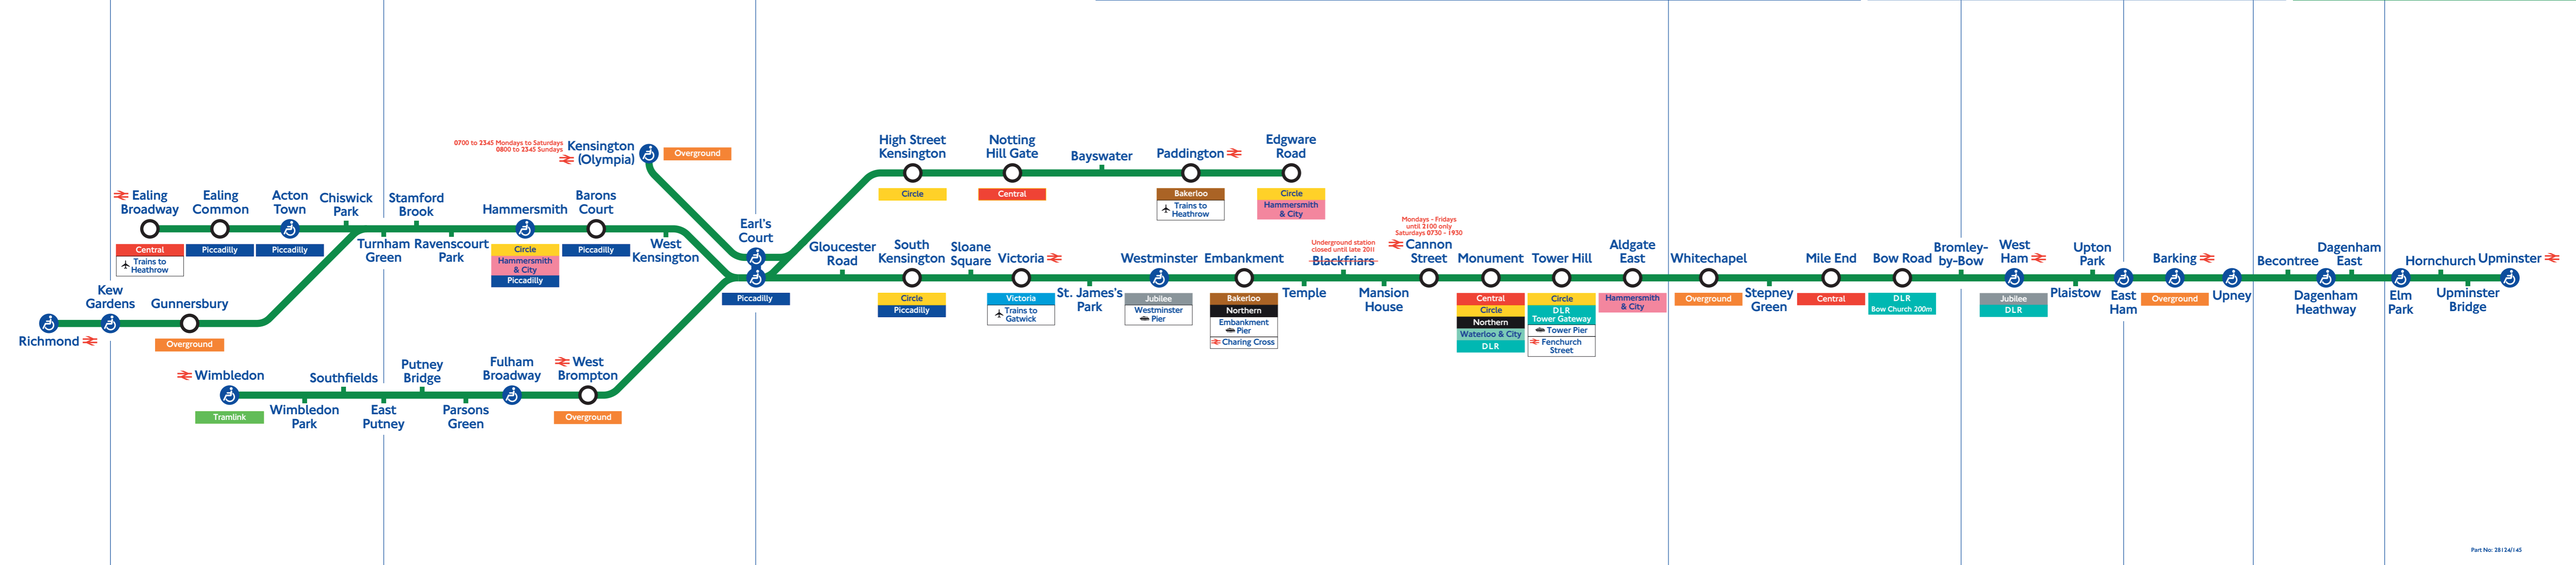

Improvement work to tracks and stations may affect your journey, particularly at weekends.
For help planning your journey look for publicity at stations, call 020 7222 1234 or visit tfl.gov.uk

Stations with step-free access from the District line platforms to the street are shown with this symbol

District line

Part No: 28124/145

May 2010