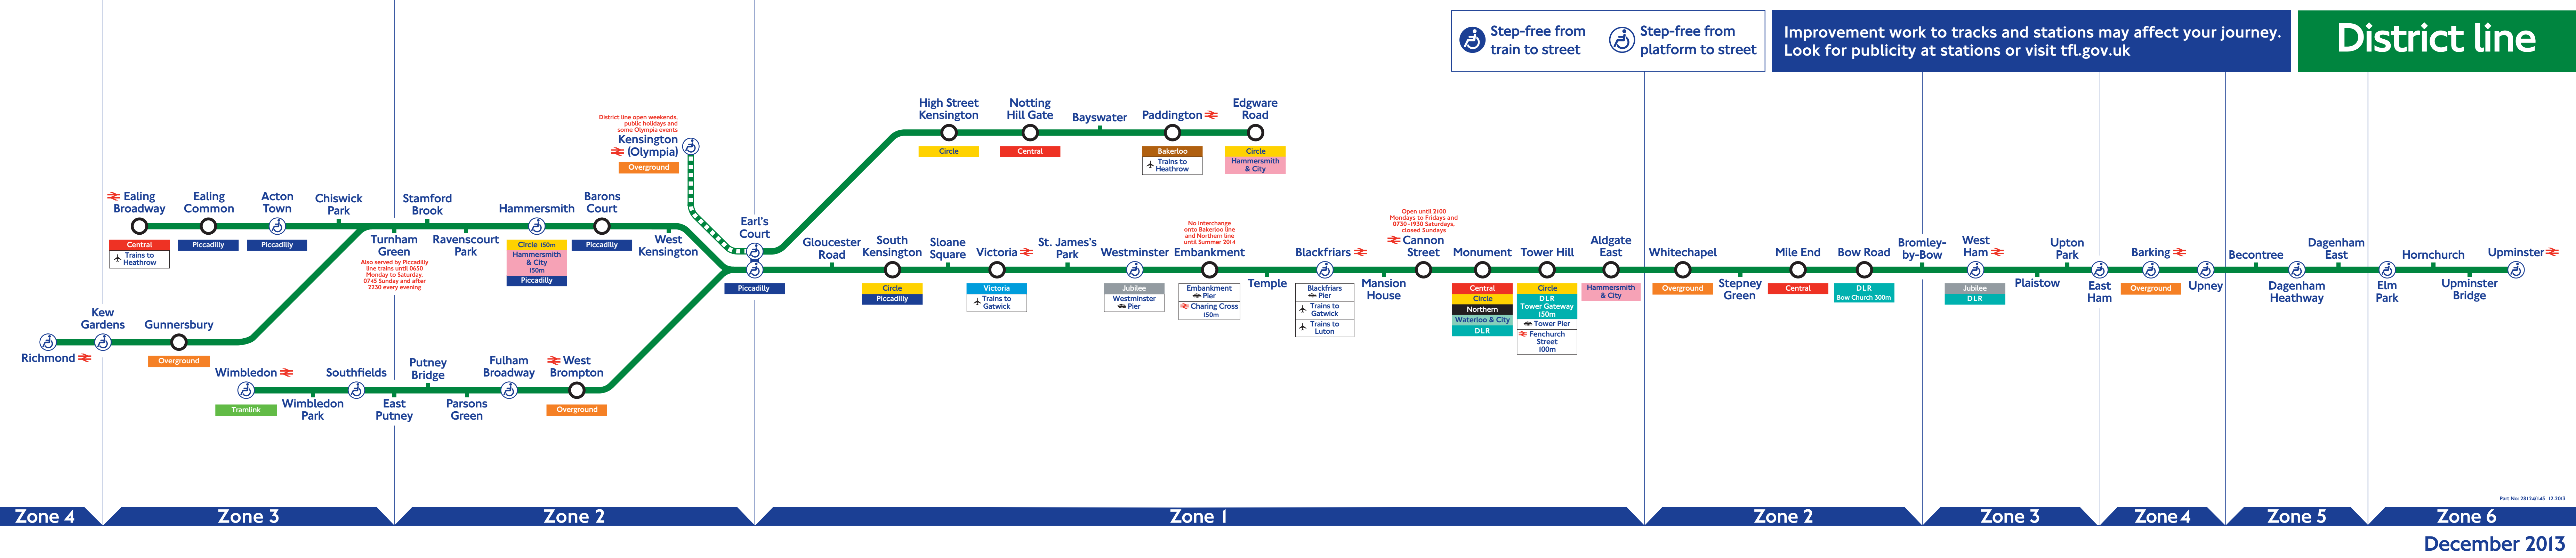

District line

Improvement work to tracks and stations may affect your journey. Look for publicity at stations or visit tfl.gov.uk

District line open weekends, public holidays and some Olympia events

Open until 2100 Mondays to Fridays and 0730-1930 Saturdays, closed Sundays