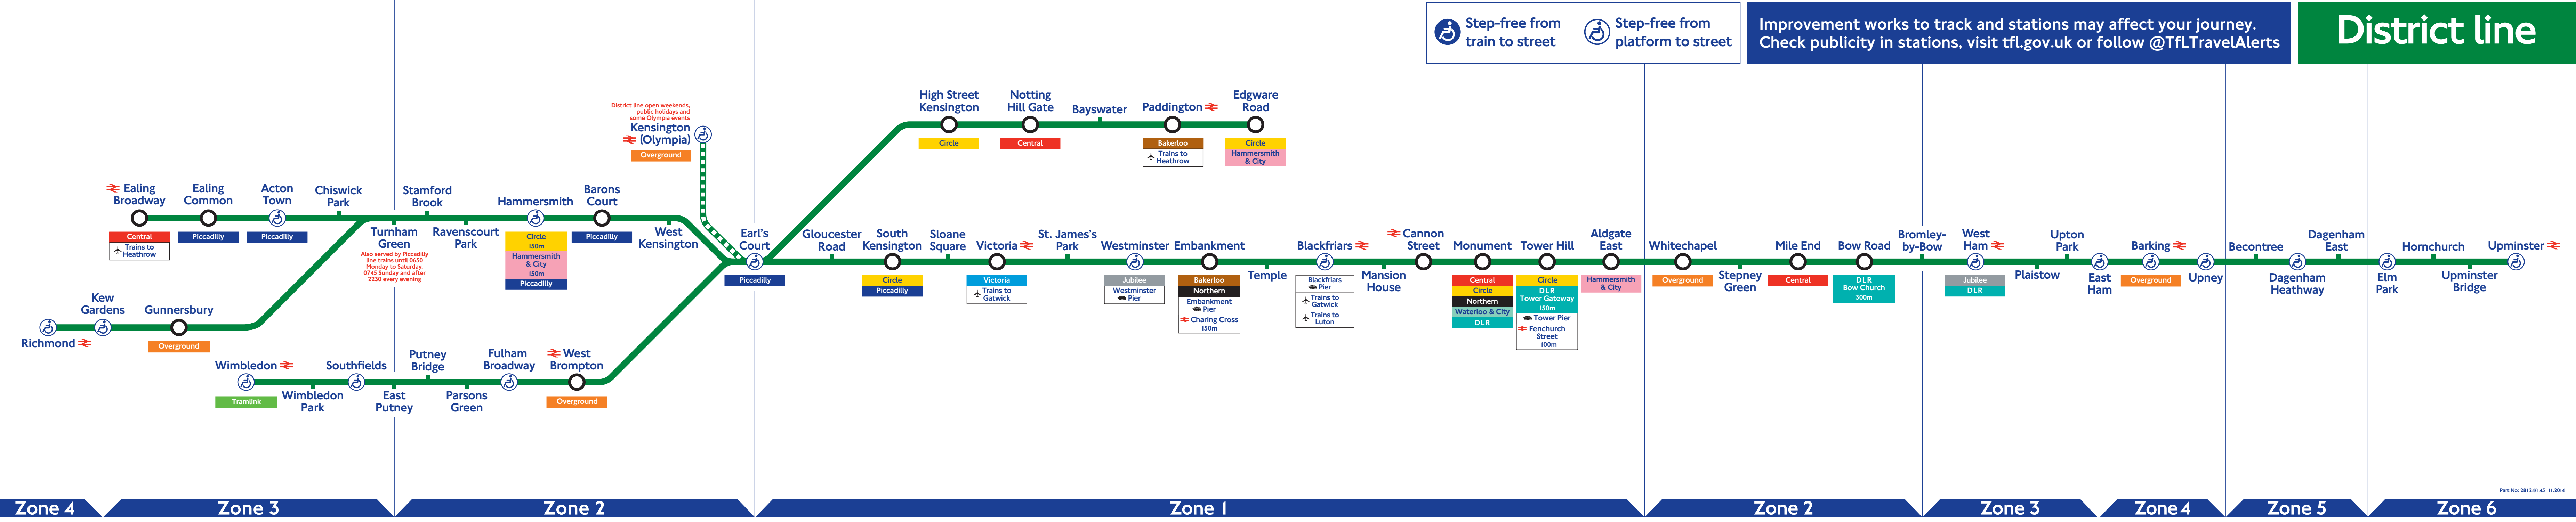

Step-free from train to street
Step-free from platform to street

Improvement works to track and stations may affect your journey. Check publicity in stations, visit tfl.gov.uk or follow @TFLTravelAlerts

District line

Part No: 28124/145 11.2014