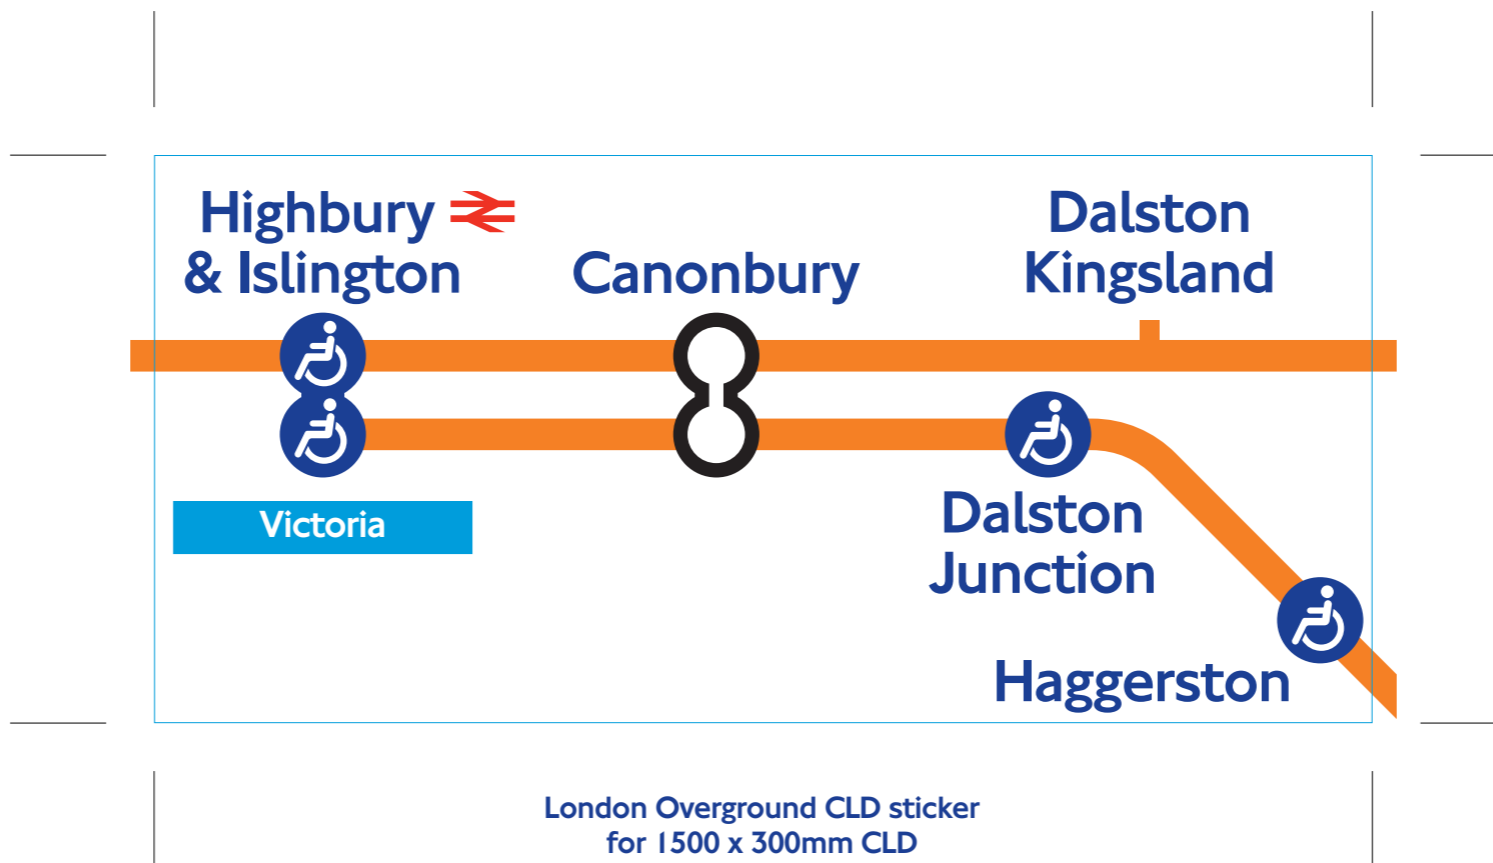

London Overground sticker

for Part No: 28124/300  
Size: 139 x 54mm

Part No: 28124/301 05.10

Overground sticker

for Part No's: 28124/301  
Size: 448 x 180mm

No service between Gospel Oak and Stratford until 31 May 2010 due to planned engineering work.  
Replacement bus service operates

Part No: 28124/300 05.10

Overground sticker  
for Part No's: 28124/300  
Size: 756 x 300mm

London Overground CLD sticker  
for 1125 x 225mm CLD

Size: 121 x 56mm

London Overground CLD sticker  
for 1500 x 300mm CLD

Size: 161 x 75mm

London Overground CLD sticker  
for 1500 x 300mm CLD

Size: 161 x 75mm

London Overground CLD sticker  
for 1125 x 225mm CLD

Size: 121 x 56mm

London Overground CLD sticker  
for 1500 x 300mm CLD

London Overground CLD sticker  
for 1125 x 225mm CLD  
part no. 28124/303  
Size: 49 x 49mm

London Overground  
Car line diagram stickers

for 1125 x 225mm version  
Part number: 28124/303

London Overground  
Car line diagram stickers