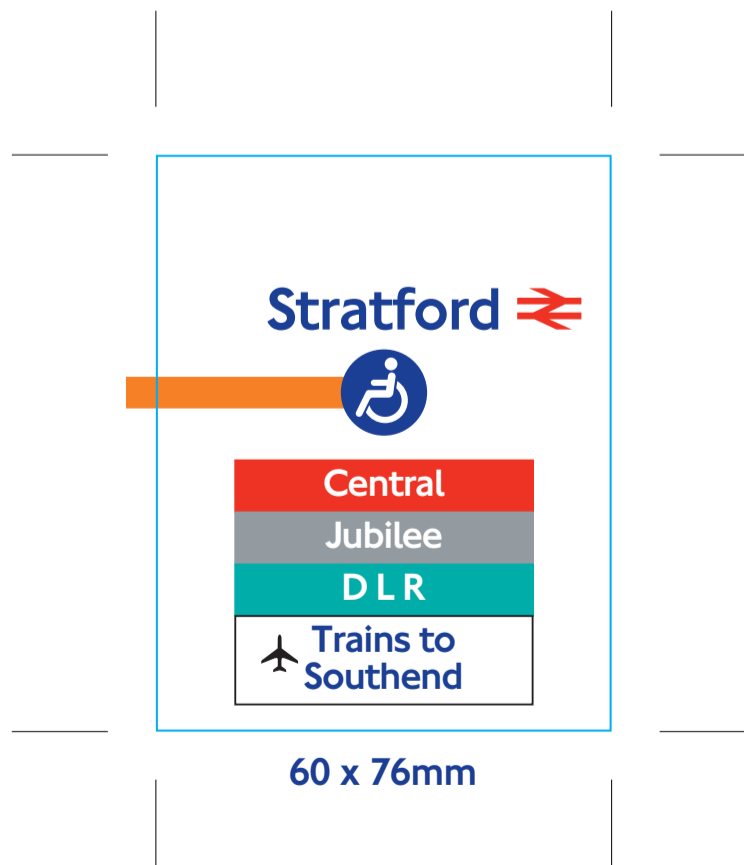

Post Olympic/Paralympic Games London Overground
Car line diagram stickers

for 1500 x 310mm version
Part number: 28124/300