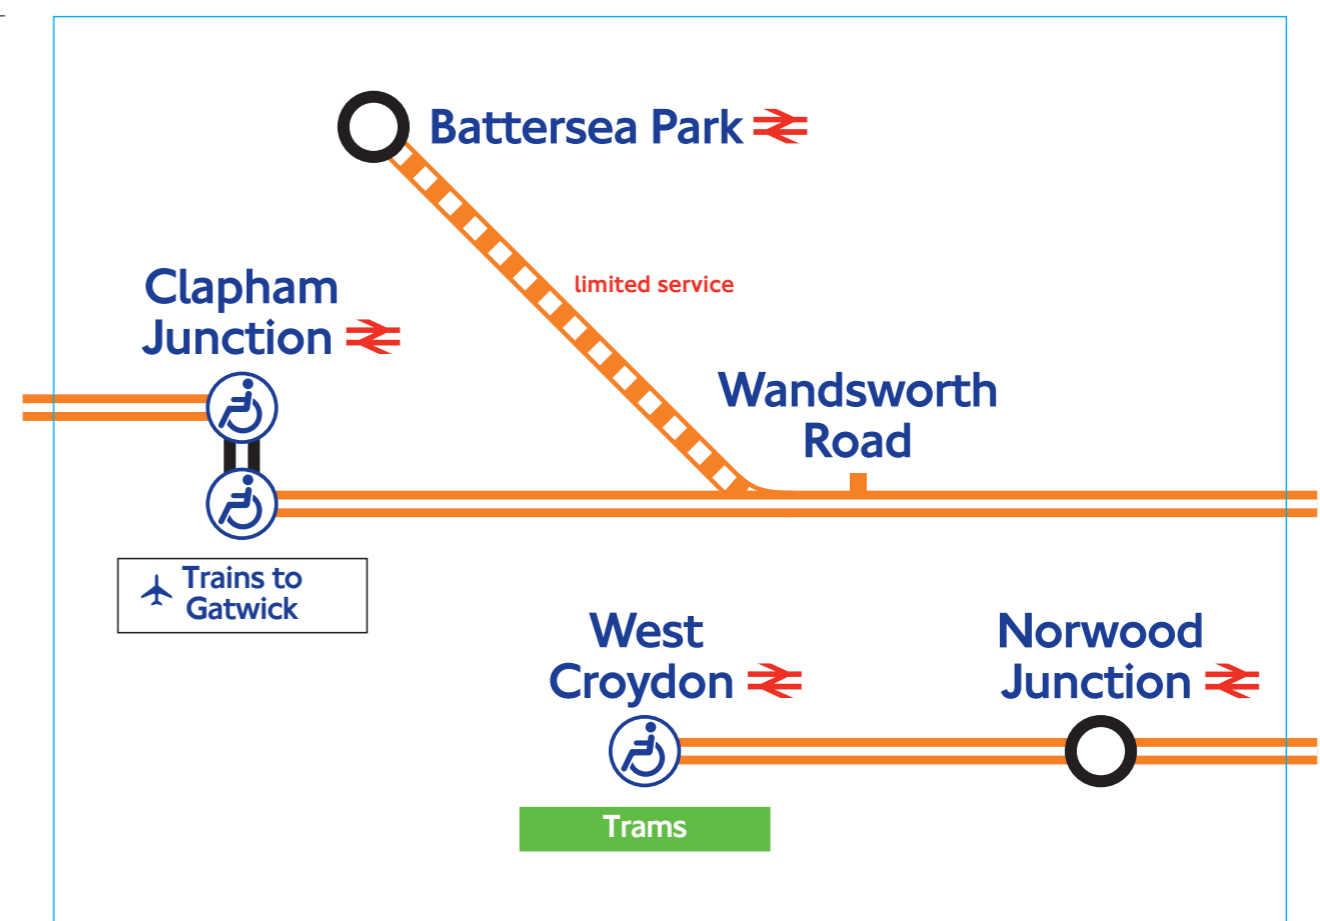

London Overground CLD sticker
163 x 120mm
To fit part number 28124/300