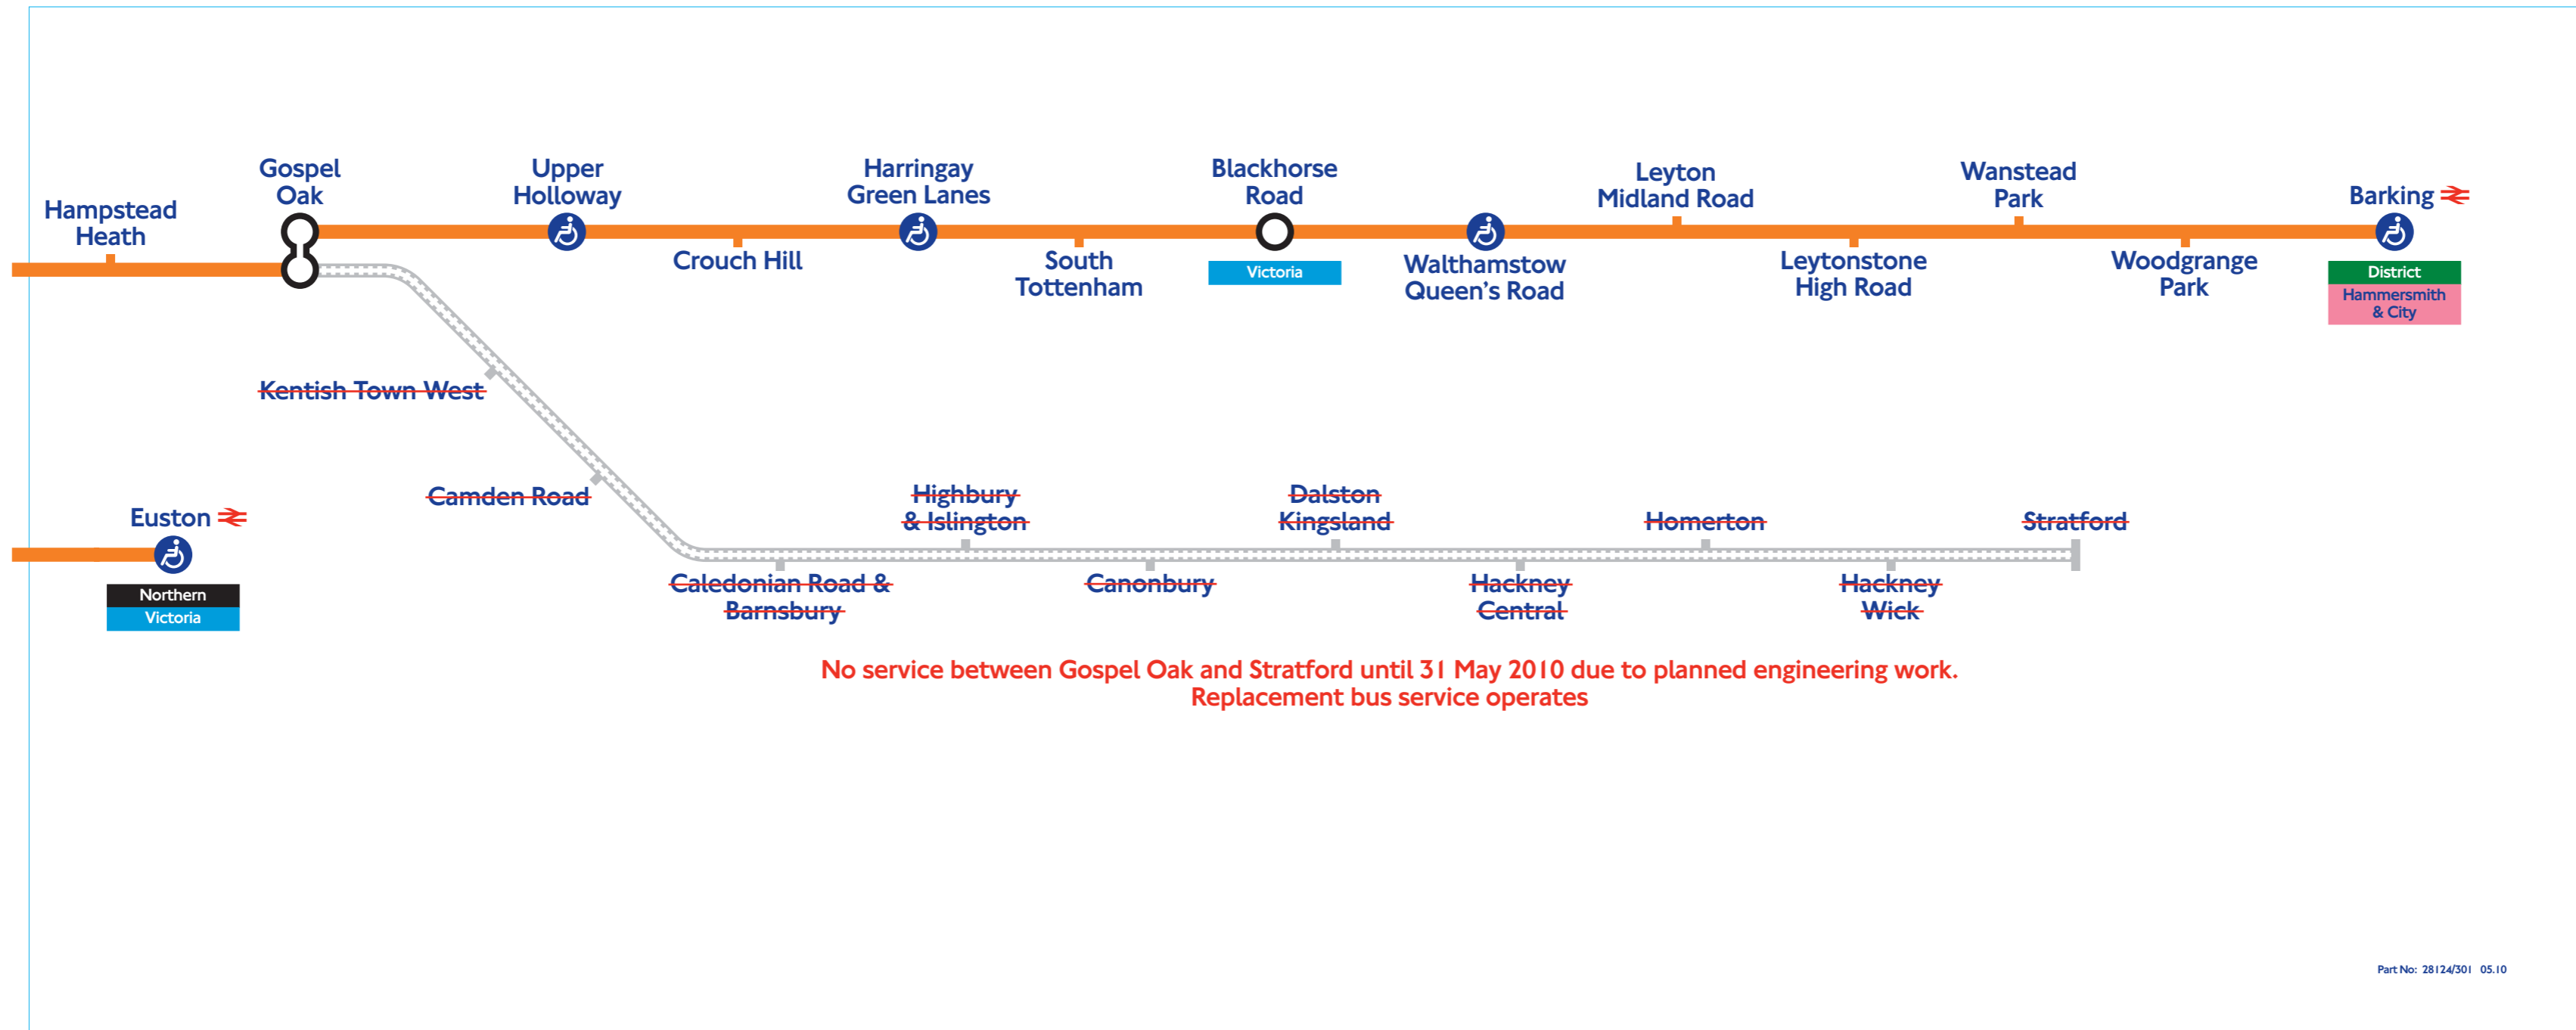

London Overground sticker

for Part No: 28124/300  
Size: 139 x 54mm

Part No: 28124/301 05.10

Overground sticker

for Part No's: 28124/301  
Size: 448 x 180mm

No service between Gospel Oak and Stratford until 31 May 2010 due to planned engineering work.  
Replacement bus service operates