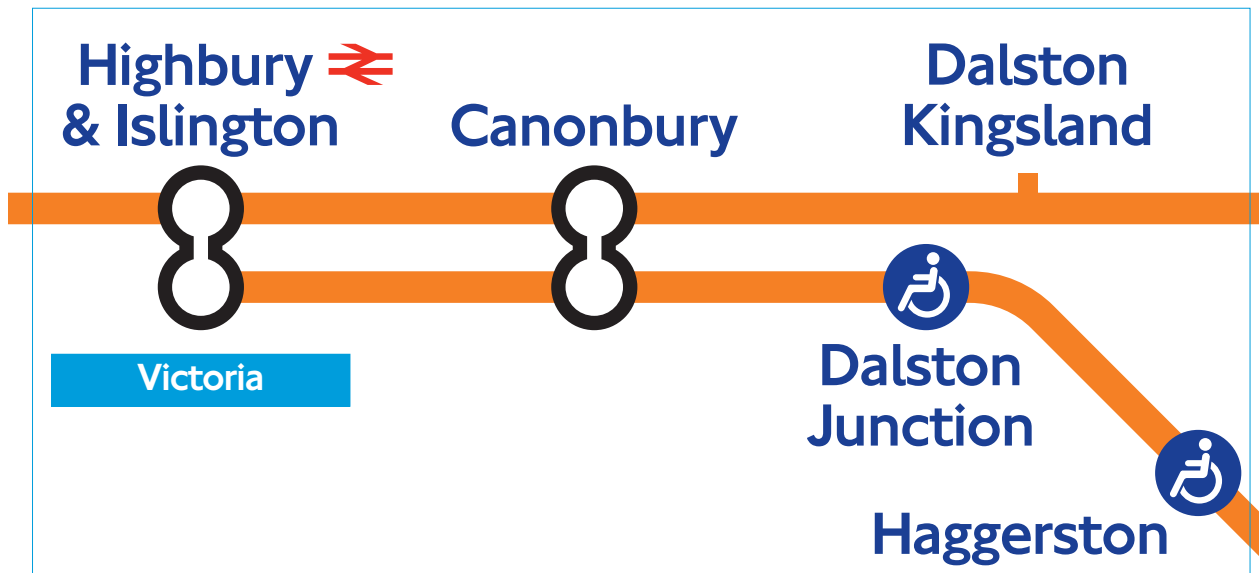

London Overground sticker

for Part No: 28124/300  
Size: 139 x 54mm

Part No: 28124/301 05.10

Overground sticker

for Part No's: 28124/301  
Size: 448 x 180mm

No service between Gospel Oak and Stratford until 31 May 2010 due to planned engineering work.  
Replacement bus service operates

Part No: 28124/300 05.10

Overground sticker  
for Part No's: 28124/300  
Size: 756 x 300mm

London Overground CLD sticker  
for 1125 x 225mm CLD

Size: 121 x 56mm

London Overground CLD sticker  
for 1500 x 300mm CLD

Size: 161 x 75mm

London Overground CLD sticker  
for 1500 x 300mm CLD

Size: 161 x 75mm

London Overground CLD sticker  
for 1125 x 225mm CLD

Size: 121 x 56mm

London Overground CLD sticker  
for 1500 x 300mm CLD