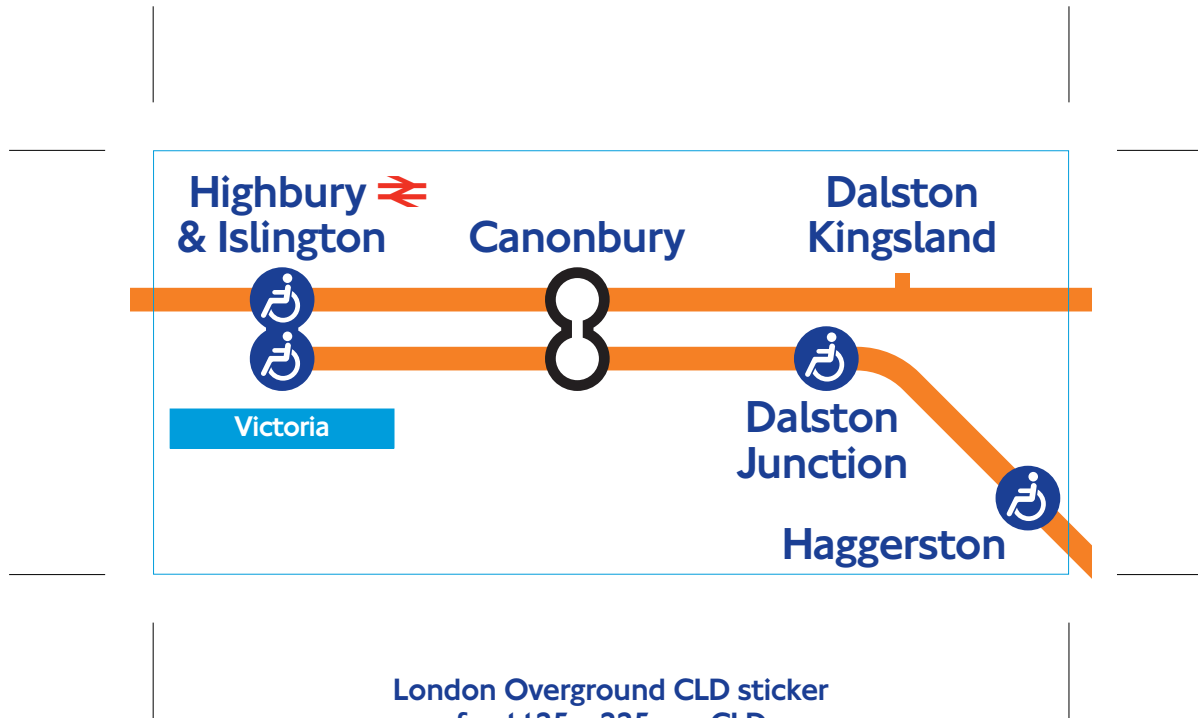

London Overground sticker

for Part No: 28124/300  
Size: 139 x 54mm

Part No: 28124/301 05.10

Overground sticker

for Part No's: 28124/301  
Size: 448 x 180mm

No service between Gospel Oak and Stratford until 31 May 2010 due to planned engineering work.  
Replacement bus service operates

Part No: 28124/300 05.10

Overground sticker  
for Part No's: 28124/300  
Size: 756 x 300mm

London Overground CLD sticker  
for 1125 x 225mm CLD

Size: 121 x 56mm

London Overground CLD sticker  
for 1500 x 300mm CLD

Size: 161 x 75mm

London Overground CLD sticker  
for 1500 x 300mm CLD

Size: 161 x 75mm

London Overground CLD sticker  
for 1125 x 225mm CLD

Size: 121 x 56mm

London Overground CLD sticker  
for 1500 x 300mm CLD