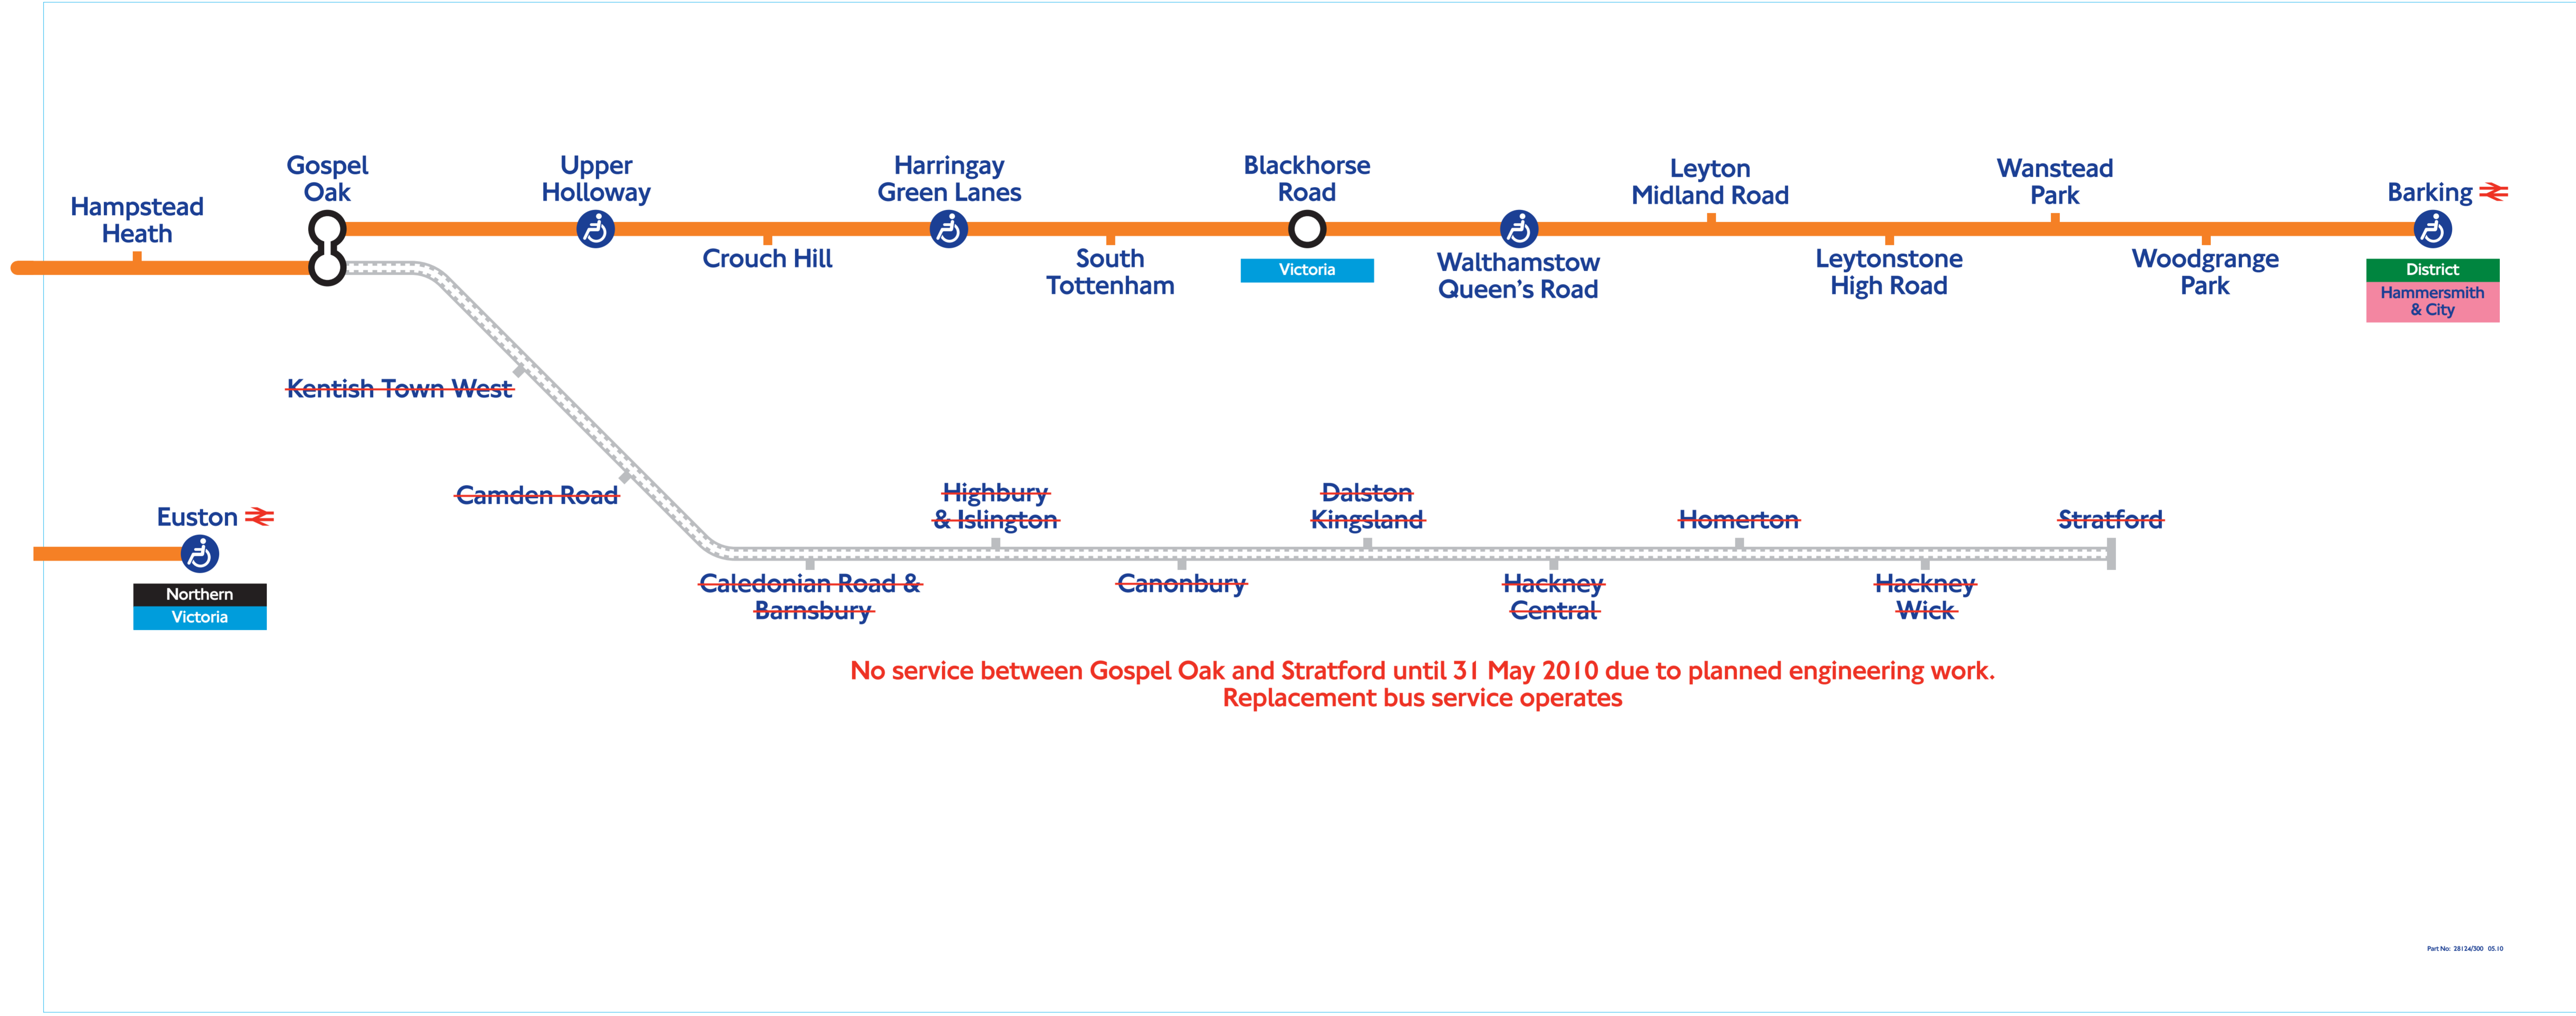

London Overground sticker

for Part No: 28124/300  
Size: 139 x 54mm

Part No: 28124/301 05.10

Overground sticker

for Part No's: 28124/301  
Size: 448 x 180mm

No service between Gospel Oak and Stratford until 31 May 2010 due to planned engineering work.  
Replacement bus service operates

Part No: 28124/300 05.10

Overground sticker  
for Part No's: 28124/300  
Size: 756 x 300mm

London Overground CLD sticker  
for 1125 x 225mm CLD

Size: 121 x 56mm

London Overground CLD sticker  
for 1500 x 300mm CLD

Size: 161 x 75mm

London Overground CLD sticker  
for 1500 x 300mm CLD

Size: 161 x 75mm

London Overground CLD sticker  
for 1125 x 225mm CLD

Size: 121 x 56mm

London Overground CLD sticker  
for 1500 x 300mm CLD