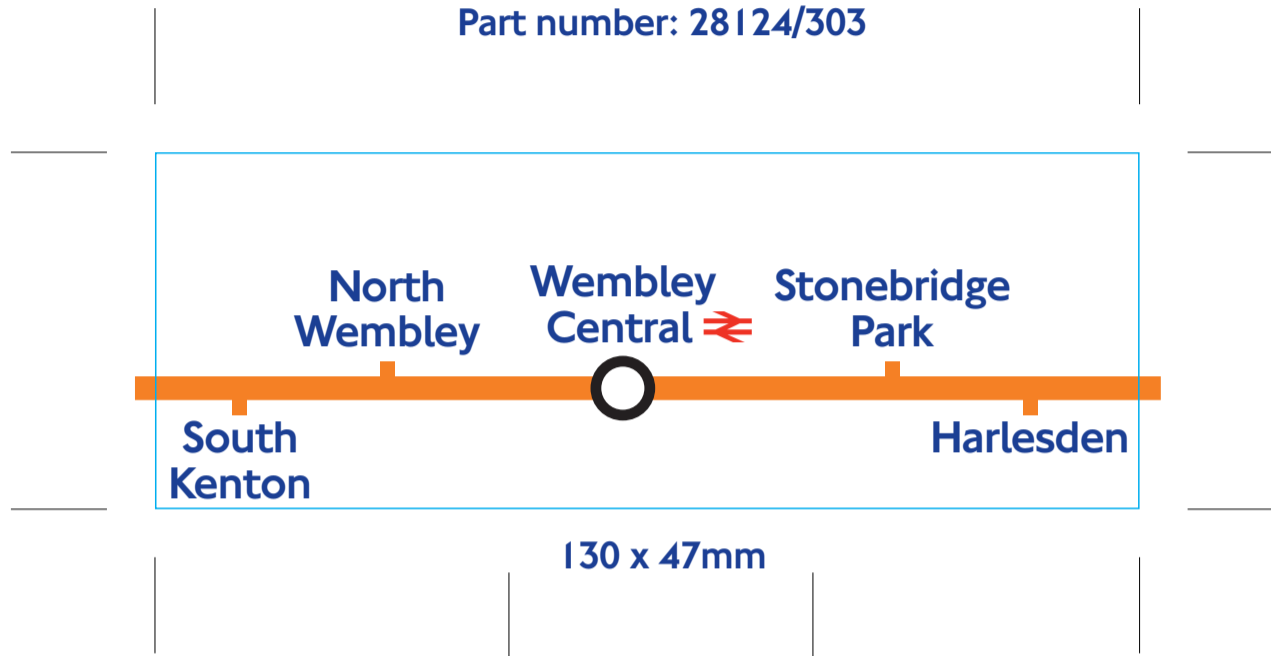

London Overground CLD sticker  
for 1125 x 225mm CLD  
part no. 28124/303  
Size: 49 x 49mm

London Overground  
Car line diagram stickers

for 1125 x 225mm version  
Part number: 28124/303

London Overground  
Car line diagram stickers

for 1500 x 310mm version  
Part number: 28124/300

173 x 60mm

53 x 60mm

60 x 76mm

Post Olympic/Paralympic Games London Overground  
Car line diagram stickers

for 1125 x 225mm version  
Part number: 28124/303