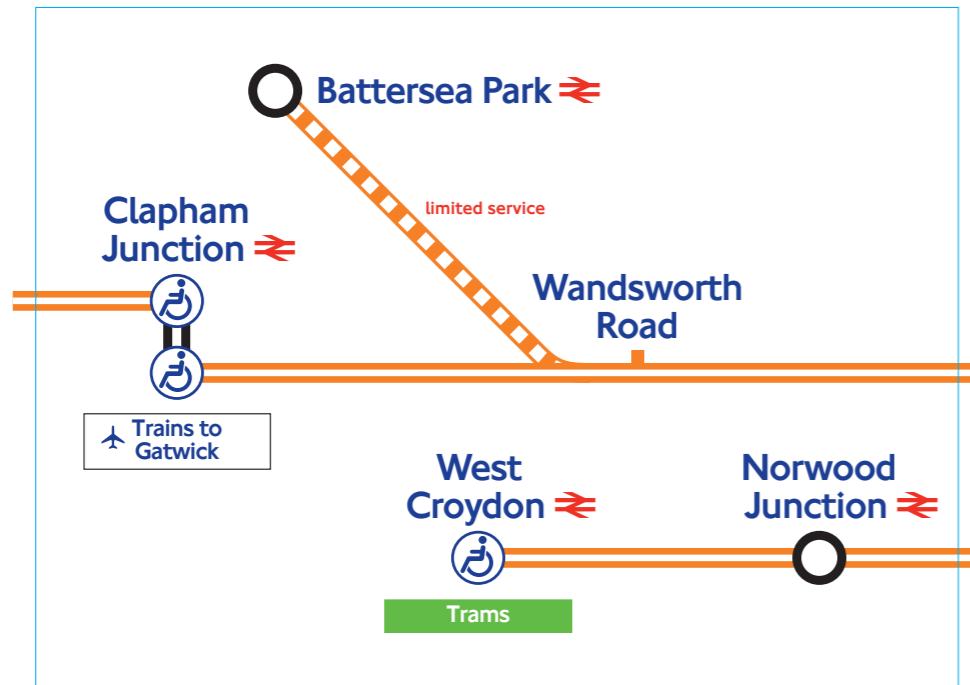

London Overground CLD sticker
122 x 90mm
To fit part number 28124/303