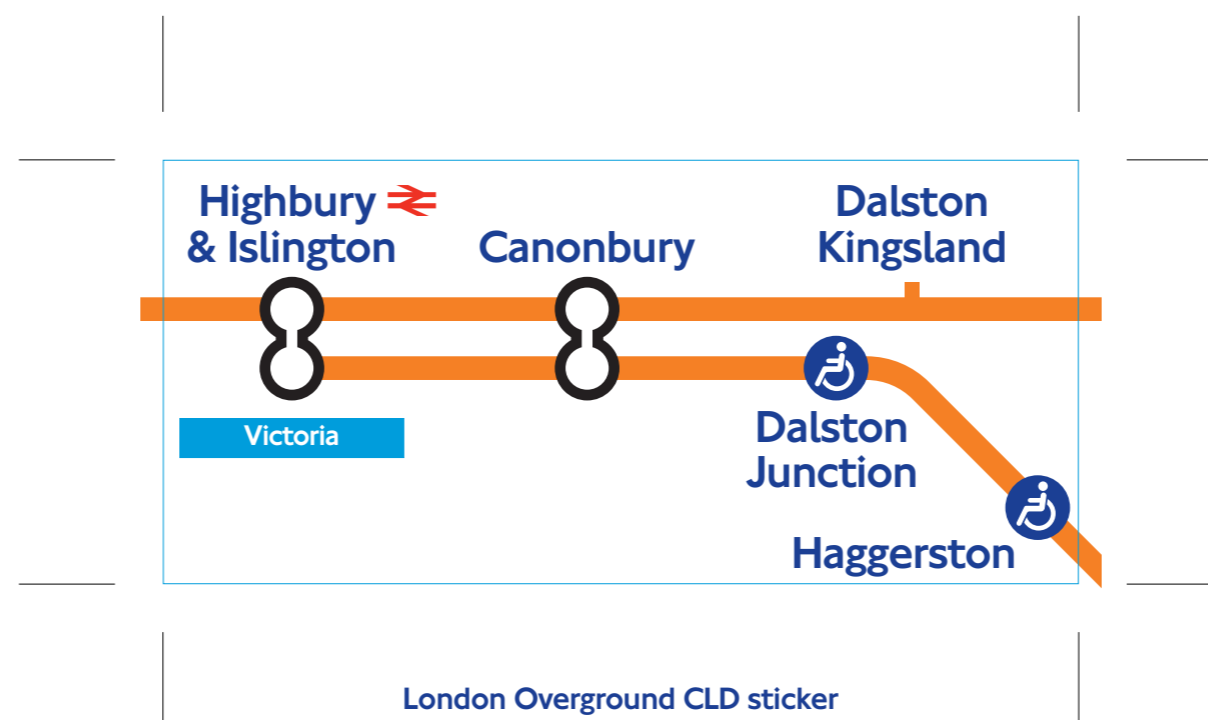

London Overground sticker

for Part No: 28124/300  
Size: 139 x 54mm

Part No: 28124/301 05.10

Overground sticker

for Part No's: 28124/301  
Size: 448 x 180mm

No service between Gospel Oak and Stratford until 31 May 2010 due to planned engineering work.  
Replacement bus service operates

Part No: 28124/300 05.10

Overground sticker  
for Part No's: 28124/300  
Size: 756 x 300mm

London Overground CLD sticker  
for 1125 x 225mm CLD

Size: 121 x 56mm

London Overground CLD sticker  
for 1500 x 300mm CLD

Size: 161 x 75mm

London Overground CLD sticker  
for 1500 x 300mm CLD

Size: 161 x 75mm

London Overground CLD sticker  
for 1125 x 225mm CLD

Size: 121 x 56mm

London Overground CLD sticker  
for 1500 x 300mm CLD