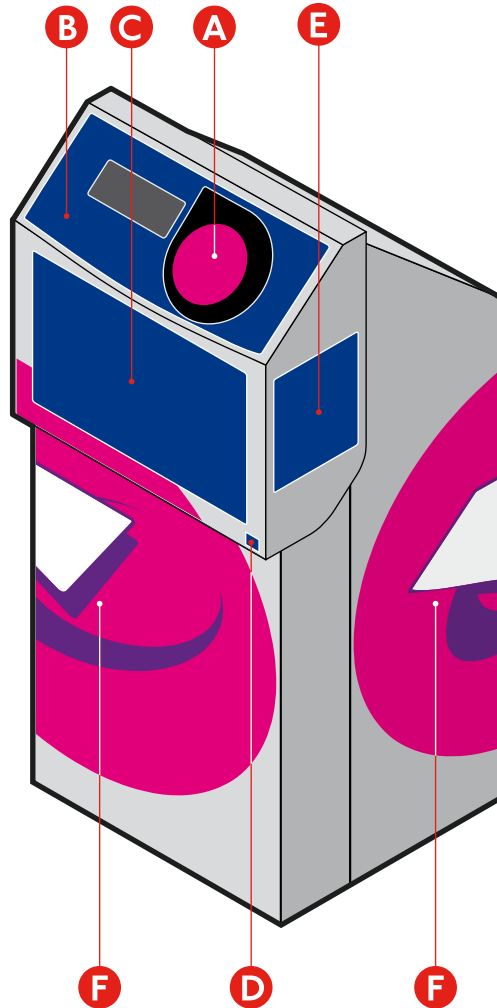

4 Route validator - ruggedised/pink validator - large version (All TfL rail-based modes)

Compulsory vinyls

Vinyls A, B, C and D must be applied to all large pink validator machines.

Select the appropriate vinyl C to be applied to the top front panel.

- **A PV/011**
  Pink Oyster reader
- **B PV/010**
  Touch your card here if changing trains
- **C PV/006**
  Penalty fare/contactless payments accepted/Oyster and contactless users
- **PV/007**
  Penalty fare/Contactless payments accepted/Oyster and contactless users - Non-Zone 1
- **D LUSS/I01A**
  Gate number device ID
- **E PV/008**
  Touch you card here if changing trains (this vinyl appears twice - on the two opposing sides of the validator)

Optional vinyls

Vinyl F is a set of seven parts that is applied to all sides of the validator. Use of this set of vinyls is optional but, if applied, the full set of seven parts is to be used

- **F PV/013A**
  Left-hand dressing panel 1
- **PV/013B**
  Left-hand dressing panel 2
- **PV/013C**
  Left-hand dressing panel 3
- **PV/013D**
  Front dressing panel 1
- **PV/013E**
  Front dressing panel 2
- **PV/013F**
  Right-hand dressing panel
- **PV/013G**
  Back dressing panel