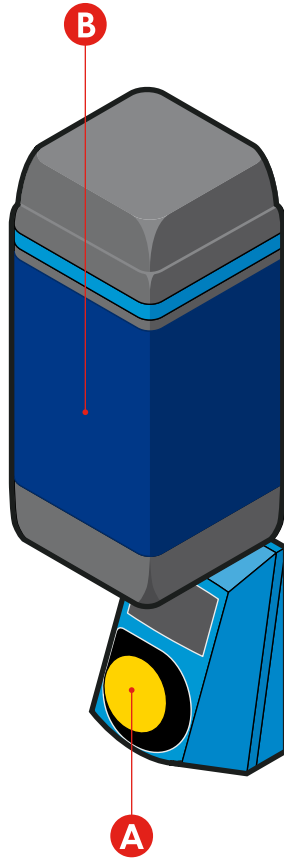

Position reference

E

(Placed on validator front-facing panel -
top section)

Size

135 x 180mm

Colours

- Pantone 072 Blue
- Pantone 116 Yellow
- Pantone Cool Grey 10

9 London River Services validator