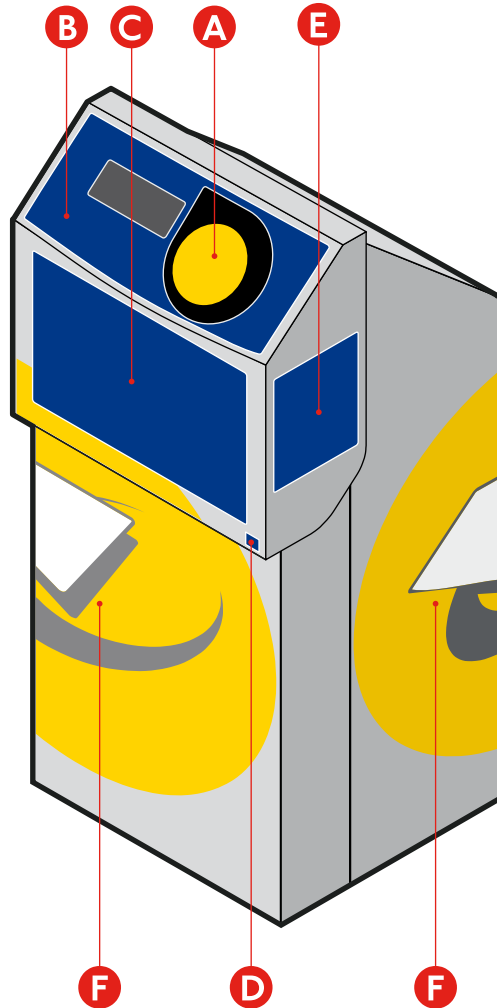

LUSS_I01A_GateNumberDeviceID

Position reference

D

Size

19 x 17mm

Colours

- Pantone 072 Blue

2 Passenger validator - ruggedised/yellow validator - large version (All TfL rail-based modes)