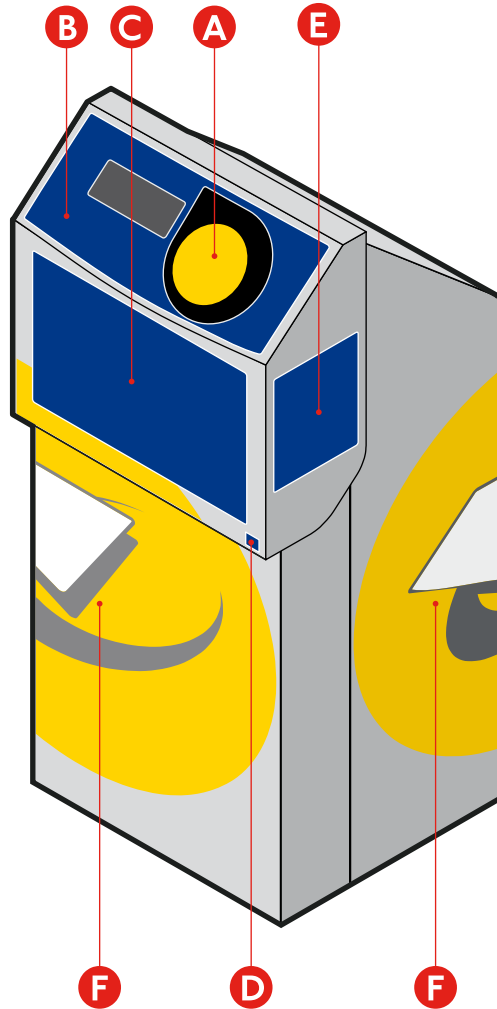

8 National Rail validators - ruggedised/yellow validator - large version

Compulsory vinyls

Vinyls A, B, C and D must be applied to all large National Rail validator machines.

- **A YV/011**
  Yellow Oyster reader
- **B YV/009**
  Please touch in and out
- **C YV/NATRAL/004**
  Contactless payments accepted
- **D LUSS/I01A**
  Gate number device ID
- **E YV/007**
  Please touch in and out
  (this vinyl appears twice - on the two opposing sides of the validator)

Optional vinyls

Vinyl F is a set consisting of seven parts applied to all sides of the validator. Use of this set of vinyls is optional but, if applied, the full set of seven parts is to be used.

Please see Section 2 of this document for detailed artwork.