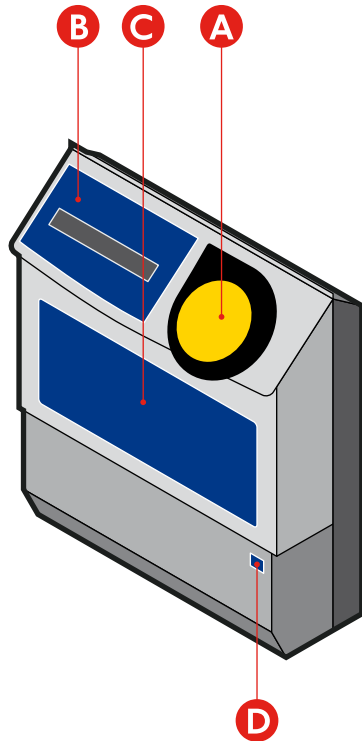

7 National Rail validators - standard/yellow validator - small version

Compulsory vinyls

Vinyls A, B and C must be applied to all small National Rail validator machines.

- A **YV/011**
  Yellow Oyster reader
- B **YV/008**
  Top panel - Please touch in and out
- C **YV/NATRAL/003**
  Front panel - Penalty fare/contactless payments accepted
- D **LUSS/I01A**
  Gate number device ID