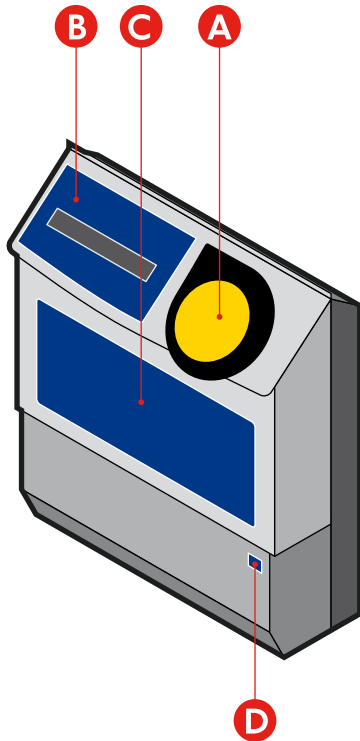

I Passenger validator - standard/yellow validator - small version (All TfL rail-based modes)

Compulsory vinyls

Vinyls A, B and C must be applied to all small yellow validator machines.

Select the appropriate vinyl C to be applied to the top front panel.

- **A YV/011**
  Yellow Oyster reader
- **B YV/008**
  Please touch in and out
- **C YV/003**
  Penalty fare/contactless payments accepted
- **YV/005**
  Penalty fare/contactless payments accepted/National Rail ticket holders
- **D LUSS/I01A**
  Gate number device ID