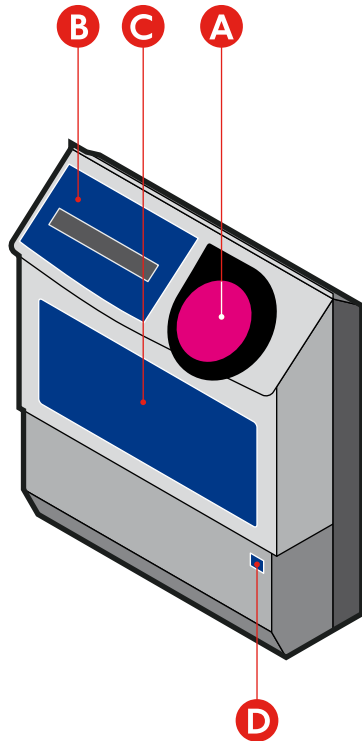

F7

(Placed on back of validator)

Size

382 x 622mm

Colours

Pantone 116 Yellow

Pantone Cool Grey 10

3 Route validator - standard/pink validator - small version (All TfL rail-based modes)