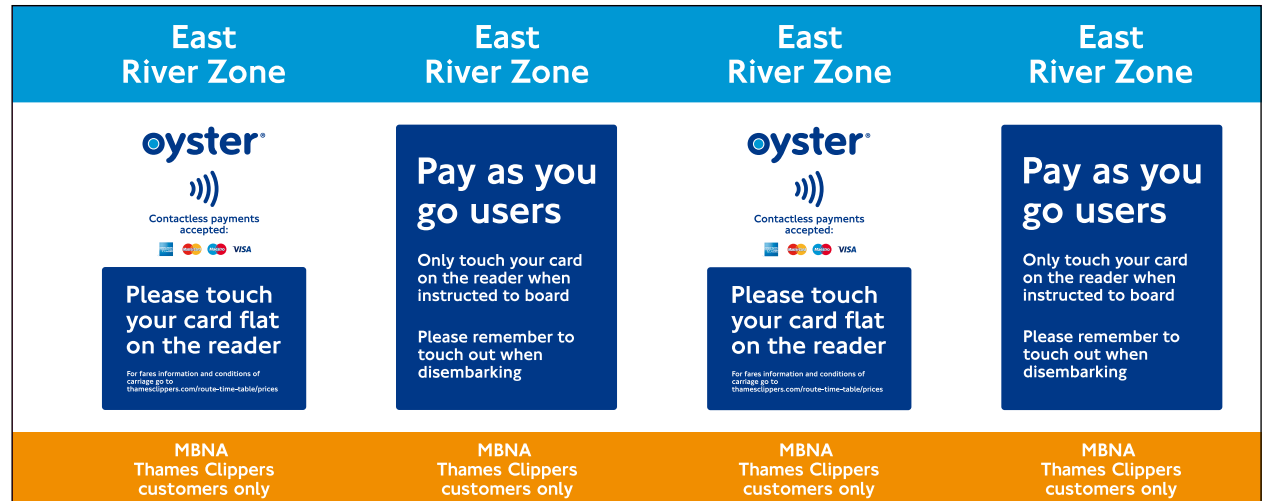

9.2 London River Services validator

Pay as you go users

Artwork reference

LRSV_001_RiverValidator_
PayAsYouGoUsers

Position reference

B
(Wrapped around the validator)

Size

752 x 300mm

Colours

- Pantone 072 Blue
- CMYK