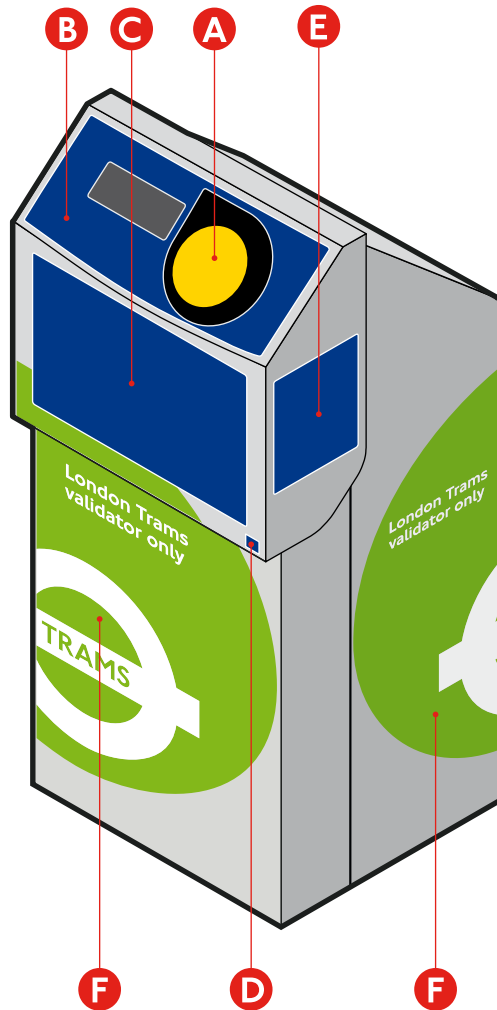

WhenChangingTrains_NonZone01

Position reference

(Placed on wall above pink validator machine)

Size

447 x 172mm

Colours

- Pantone 072 Blue
- CMYK

6 London Trams validator