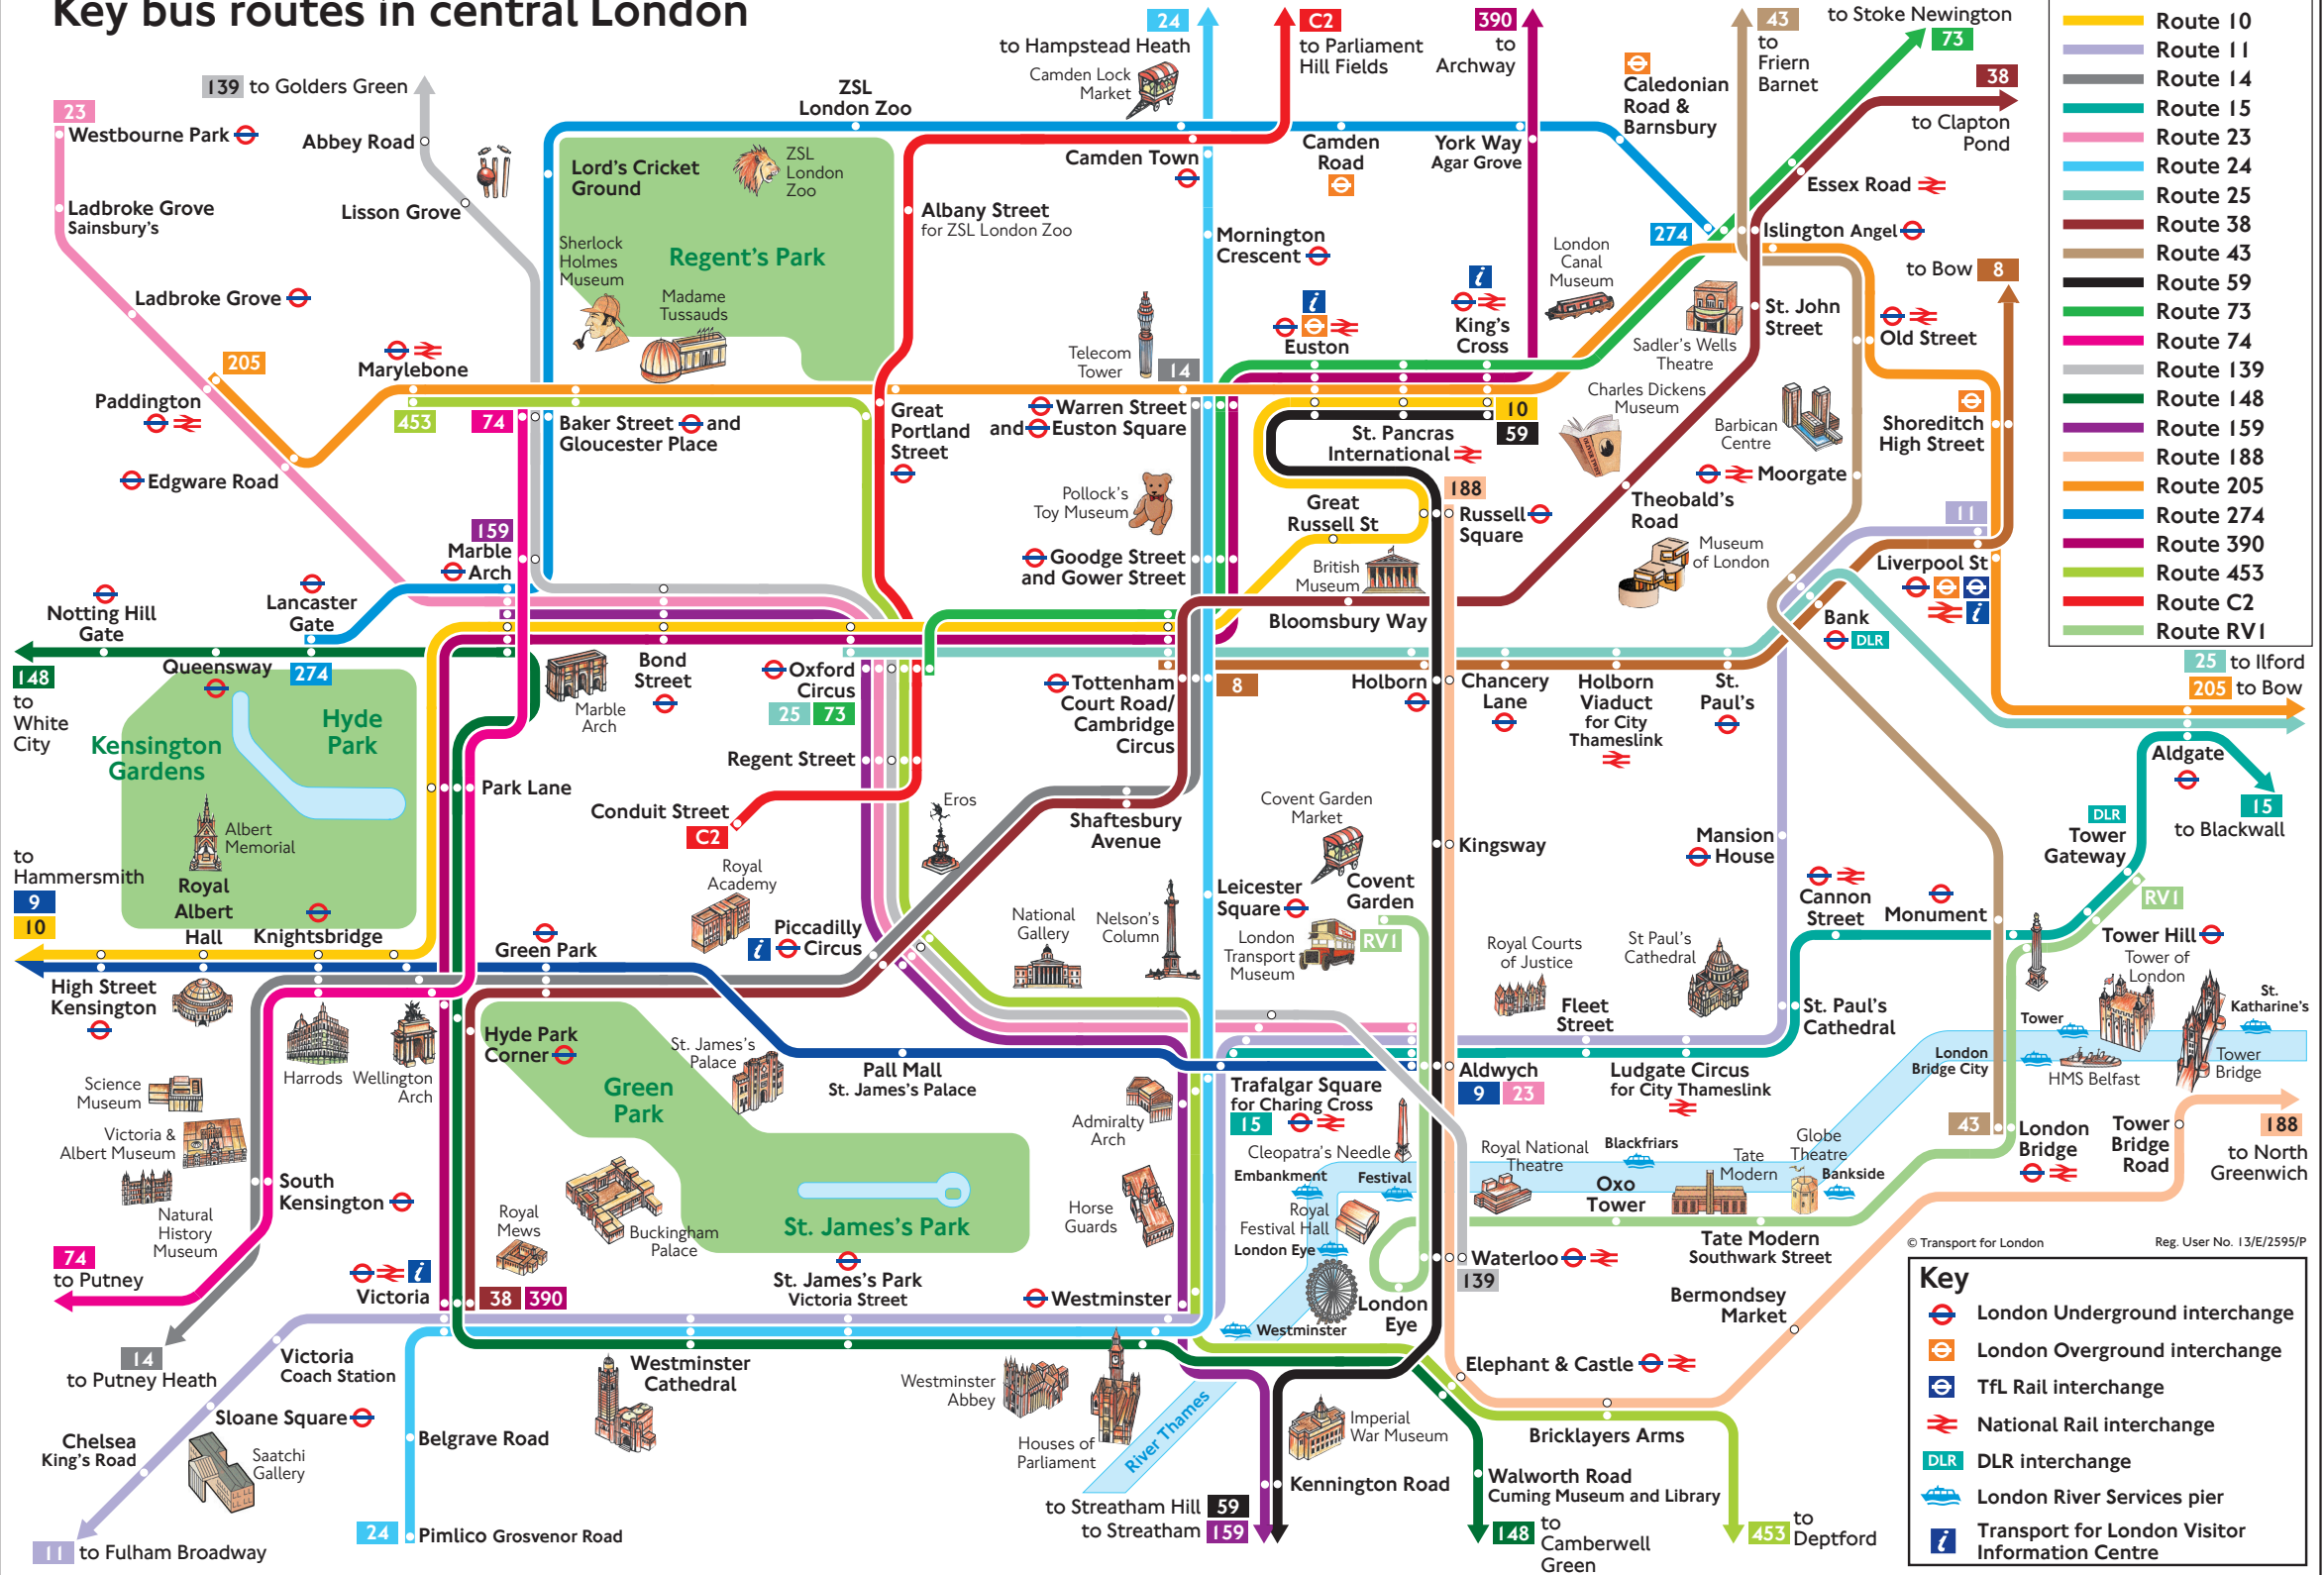

# Key bus routes in central London

- Route 8
- Route 9
- Route 10
- Route 11
- Route 14
- Route 15
- Route 23
- Route 24
- Route 25
- Route 38
- Route 43
- Route 59
- Route 73
- Route 74
- Route 139
- Route 148
- Route 159
- Route 188
- Route 205
- Route 274
- Route 390
- Route 453
- Route C2
- Route RV1

© Transport for London Reg. User No. 13/E/2595/P

### Key

- London Underground interchange
- London Overground interchange
- TfL Rail interchange
- National Rail interchange
- DLR interchange
- London River Services pier
- Transport for London Visitor Information Centre