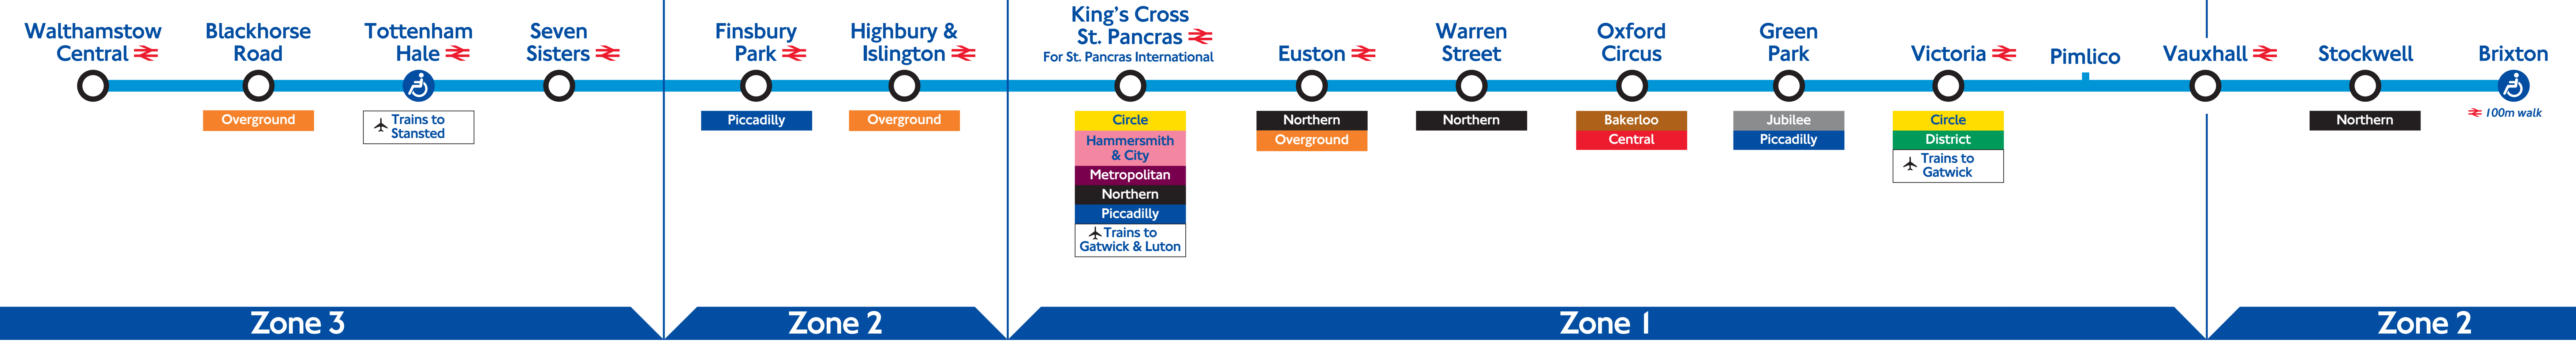

Victoria line

Improvement works may affect your journey, particularly at weekends.
Check before you travel; look for publicity at stations, visit tfl.gov.uk/check or call 020 7222 1234

Stations with step-free access from the Victoria line platforms to the street are shown with this symbol

Part No: 28124/232