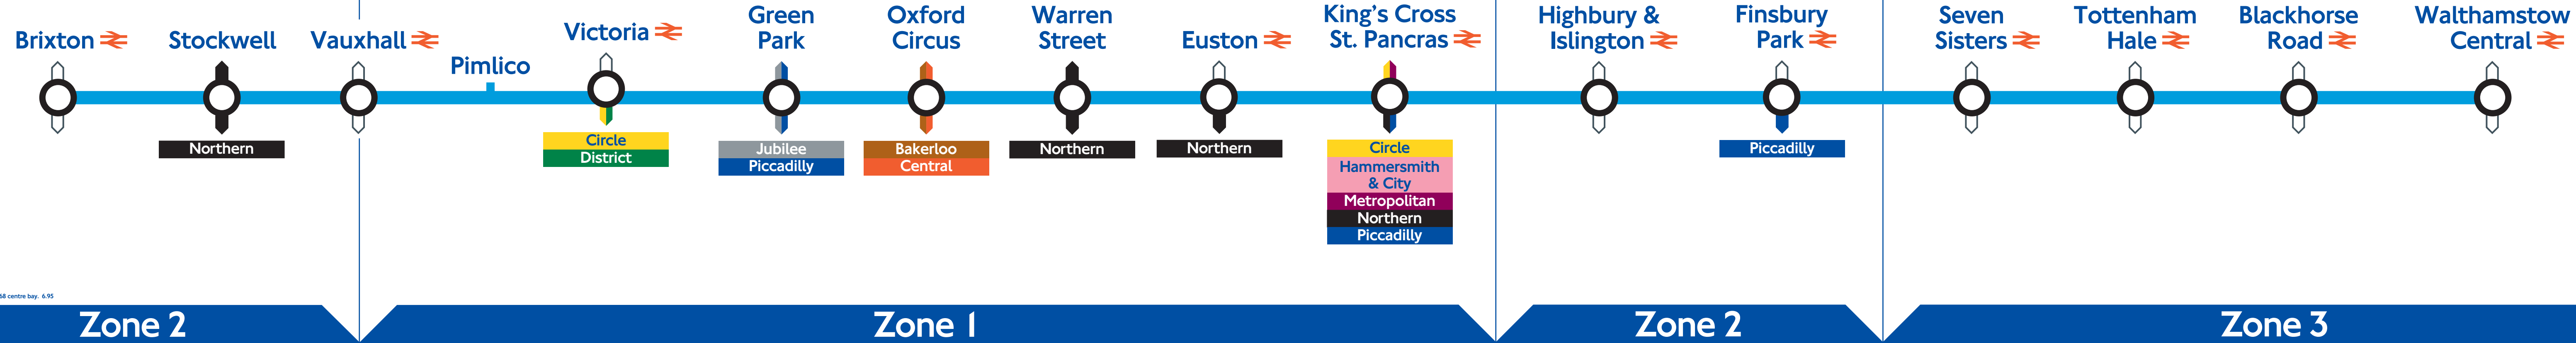

# Victoria Line

Post only on cars 4068 & 4168 centre bay. 6.95

# Victoria Line