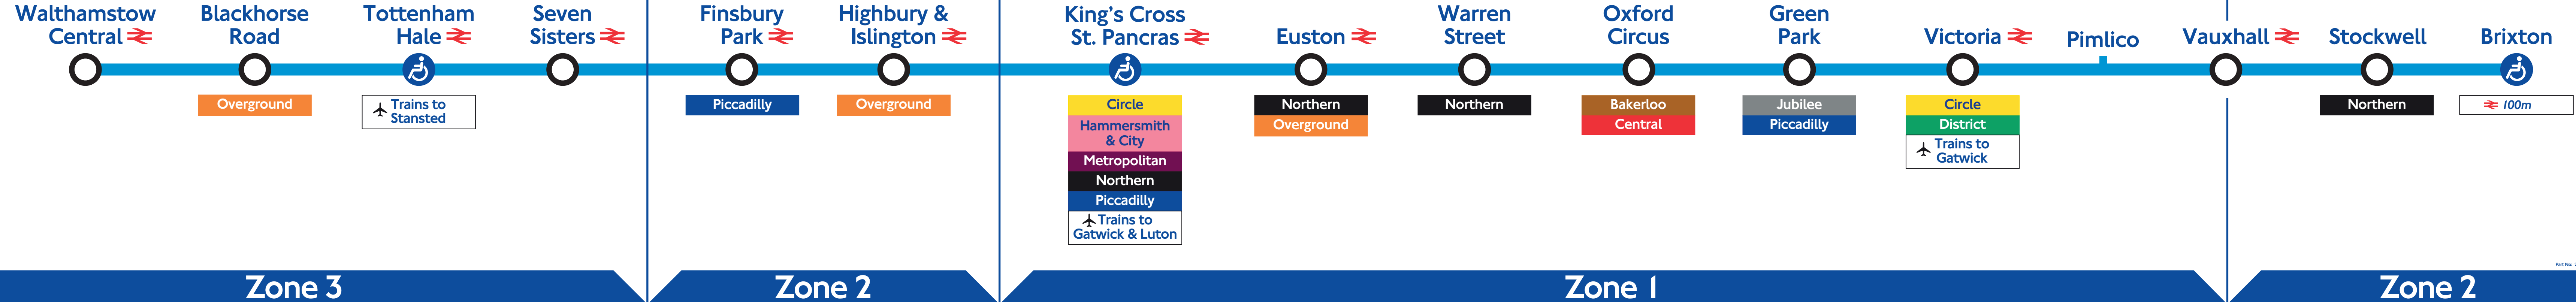

 Stations with step-free access from the Victoria line platforms to the street are shown with this symbol

 Stations with step-free access from the Victoria line platforms to the street are shown with this symbol

Part No: 28124/232

# Victoria line

Step-free from train to street

Step-free from platform to street

Zone 3

Zone 2

Zone 1

Zone 2

Trains to Stansted