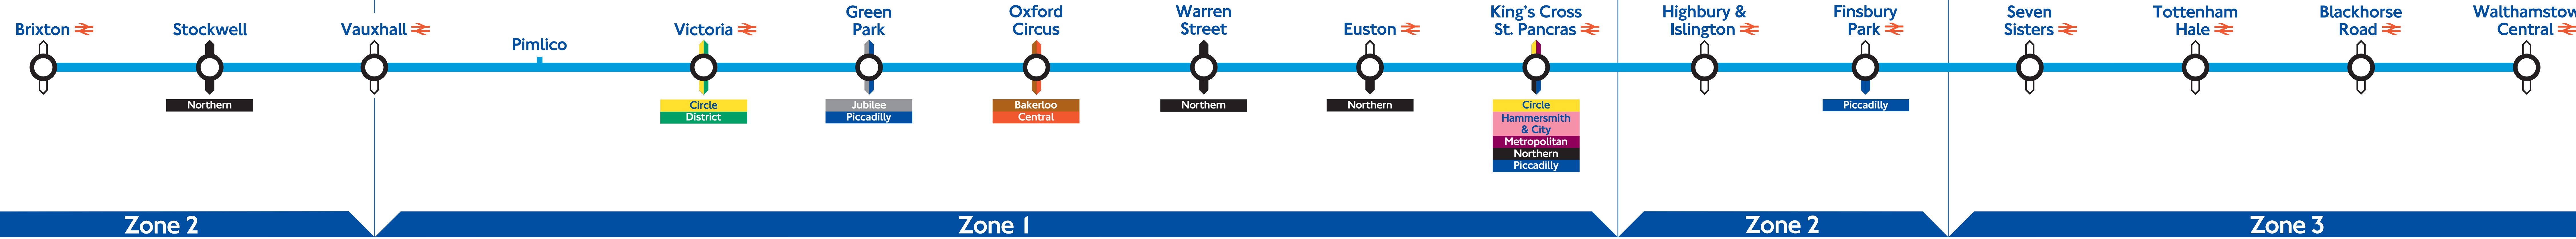

# Victoria Line

Post only on cars 4068 & 4168 centre bay. 6.95

# Victoria Line