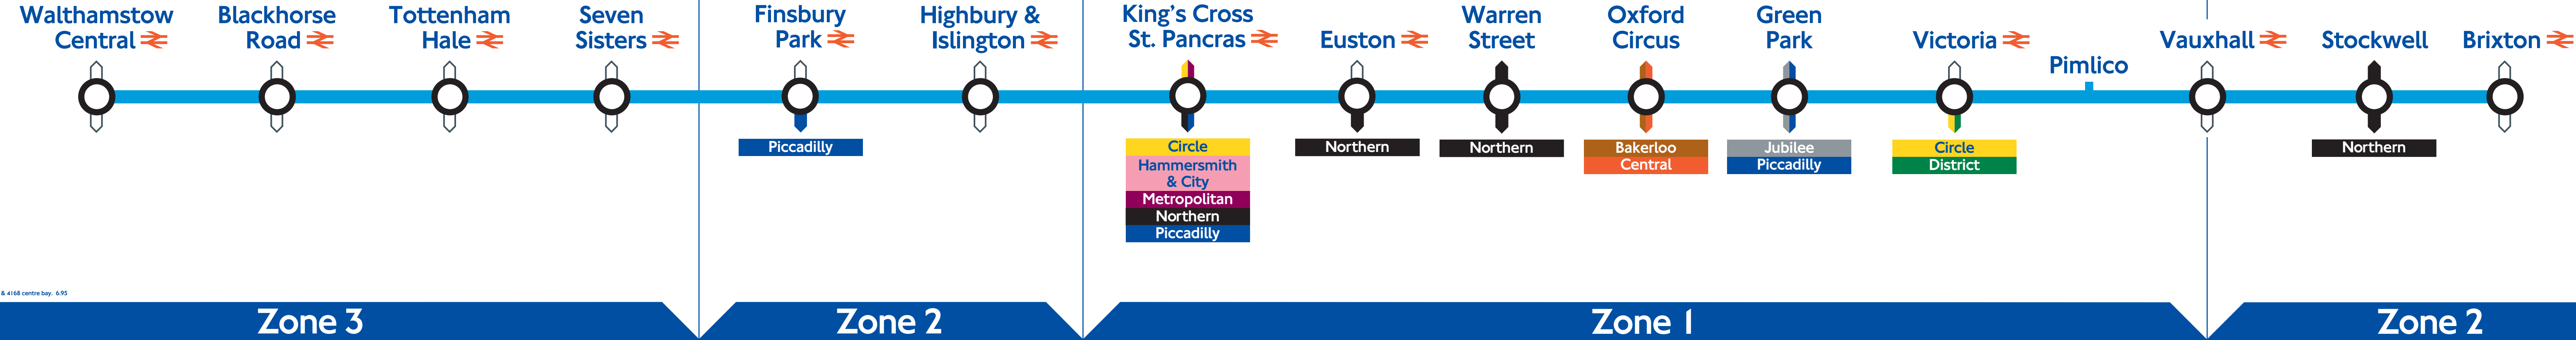

# Victoria Line

Post only on cars 4068 & 4168 centre bay. 6.95

# Victoria Line