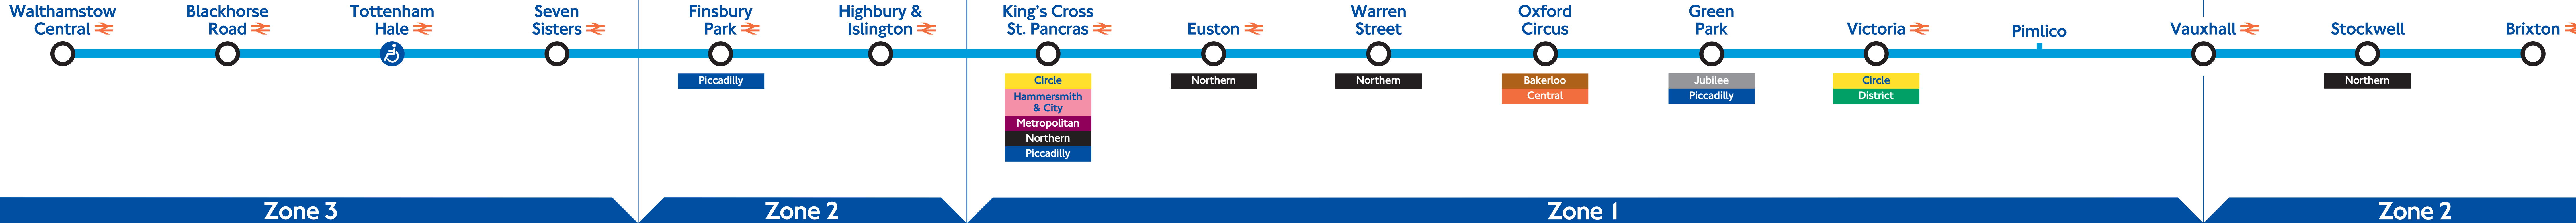

# Victoria Line

# Victoria line

Part No. 28124/226

# Victoria line

 Stations with step-free exit from the Victoria line platforms to the street are shown with this symbol

 Stations with step-free exit from the Victoria line platforms to the street are shown with this symbol