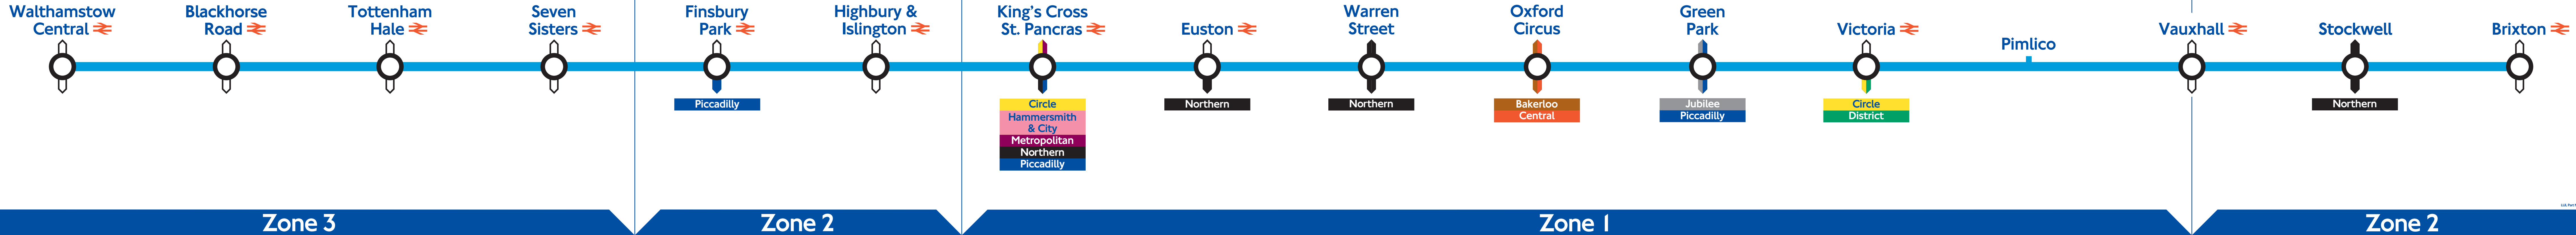

Victoria line

LUL Part Number: 28124/235