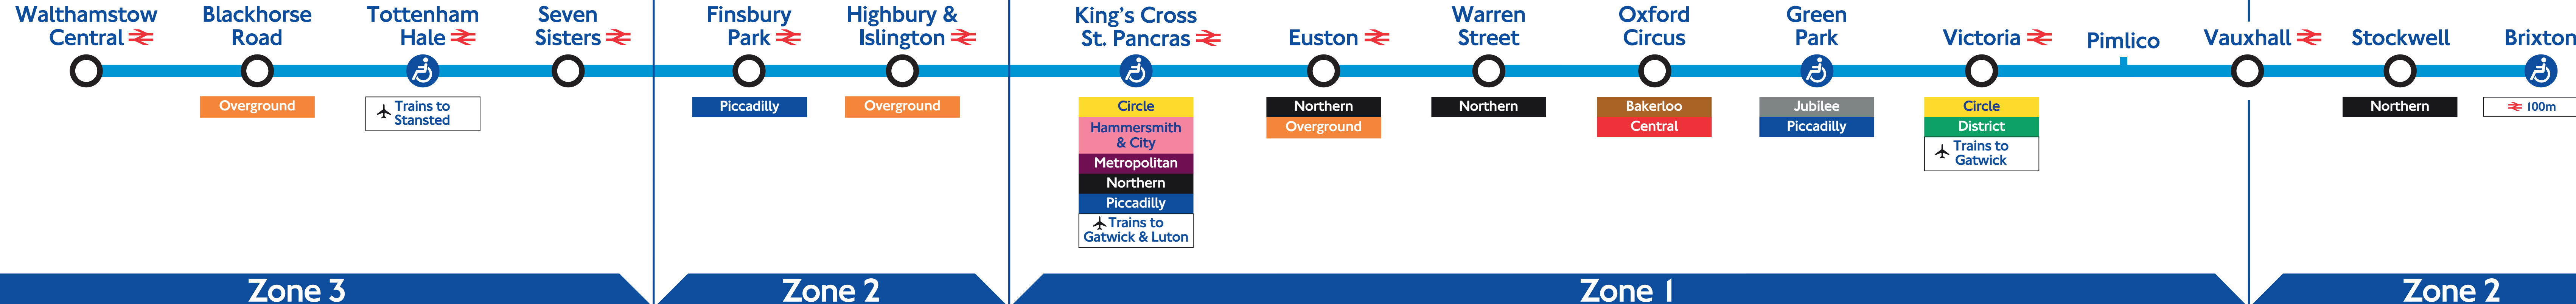

 Stations with step-free access from the Victoria line platforms to the street are shown with this symbol

 Trains to Stansted

Circle  
Hammersmith & City  
Metropolitan  
Northern  
Piccadilly  
 Trains to Gatwick & Luton

 Stations with step-free access from the Victoria line platforms to the street are shown with this symbol

# Victoria line

Step-free from train to street

Step-free from platform to street

Improvement work to tracks and stations may affect your journey. Look for publicity at stations or visit [tfl.gov.uk](http://tfl.gov.uk)

# Victoria line

Step-free from train to street

Step-free from platform to street

Zone 3

Zone 2

Zone 1

Zone 2

Trains to Stansted