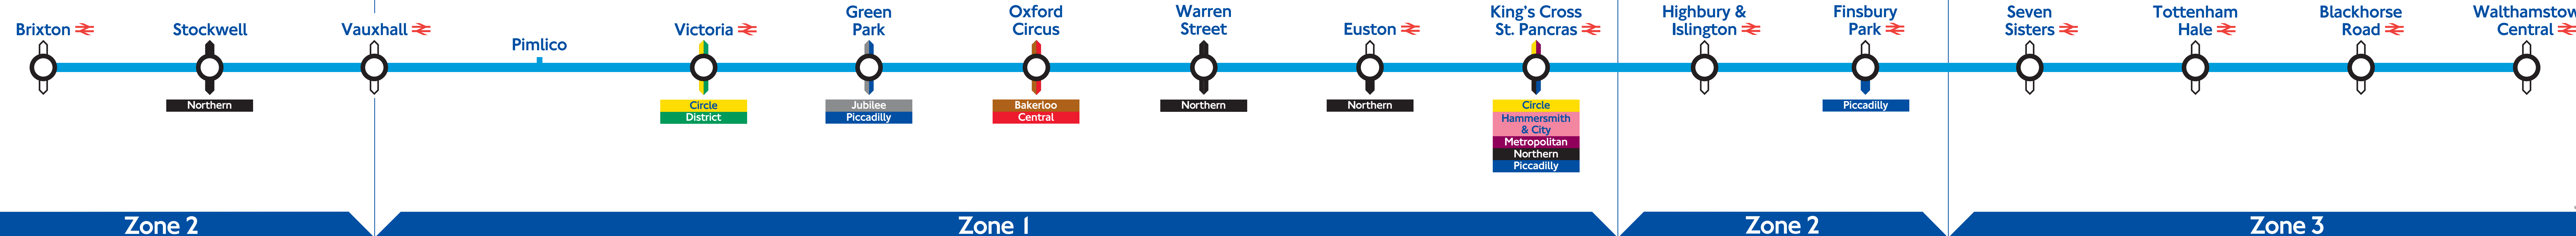

Victoria line

LUL Part Number: 28124/242