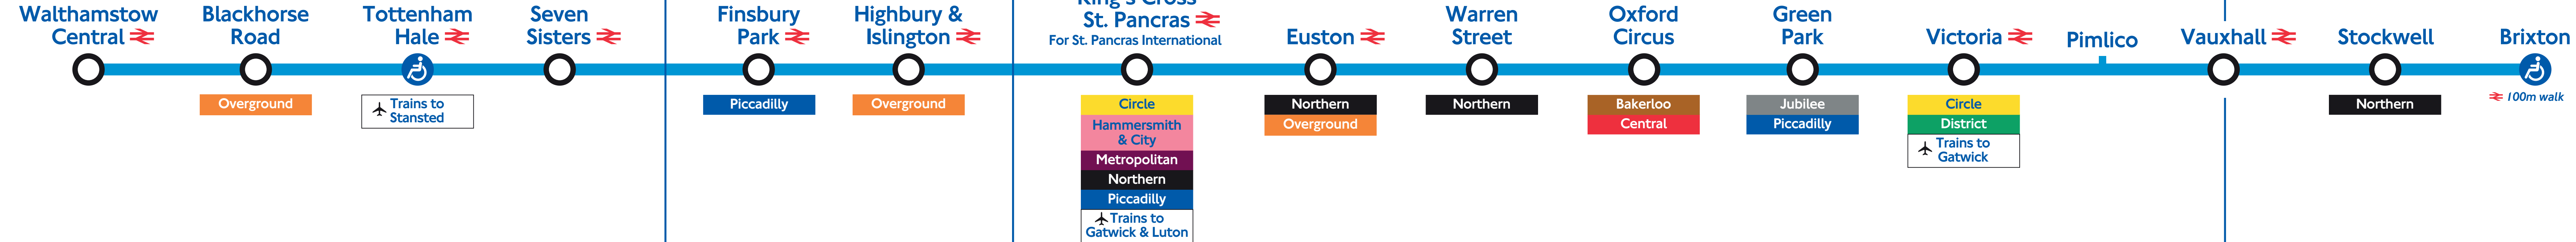

Zone 3

Zone 2

Zone 1

Zone 2

Victoria line

Improvement works may affect your journey, particularly at weekends. Check before you travel; look for publicity at stations, visit tfl.gov.uk/check or call 020 7222 1234

Stations with step-free access from the Victoria line platforms to the street are shown with this symbol