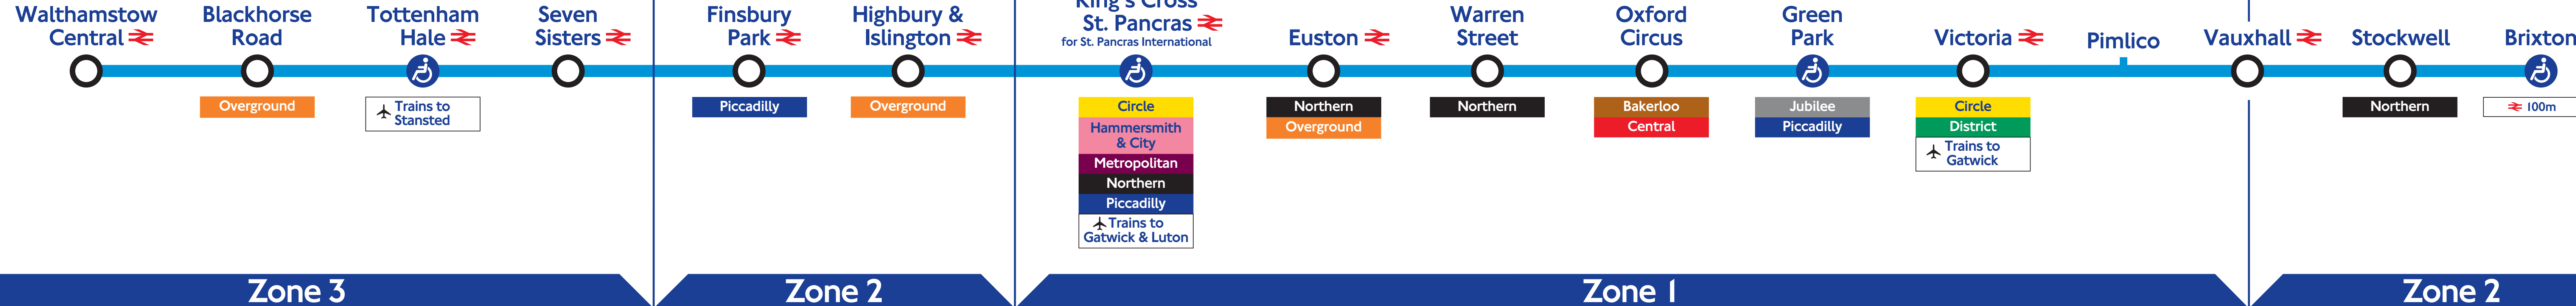

 Stations with step-free access from the Victoria line platforms to the street are shown with this symbol

 Trains to Stansted

Circle  
Hammersmith & City  
Metropolitan  
Northern  
Piccadilly  
 Trains to Gatwick & Luton

 Stations with step-free access from the Victoria line platforms to the street are shown with this symbol

# Victoria line

Step-free from train to street

Step-free from platform to street

Zone 3

Zone 2

Zone 1

Zone 2

Trains to Stansted

# Victoria line

Step-free from train to street

Step-free from platform to street

Improvement work to tracks and stations may affect your journey. Look for publicity at stations or visit [tfl.gov.uk](http://tfl.gov.uk)