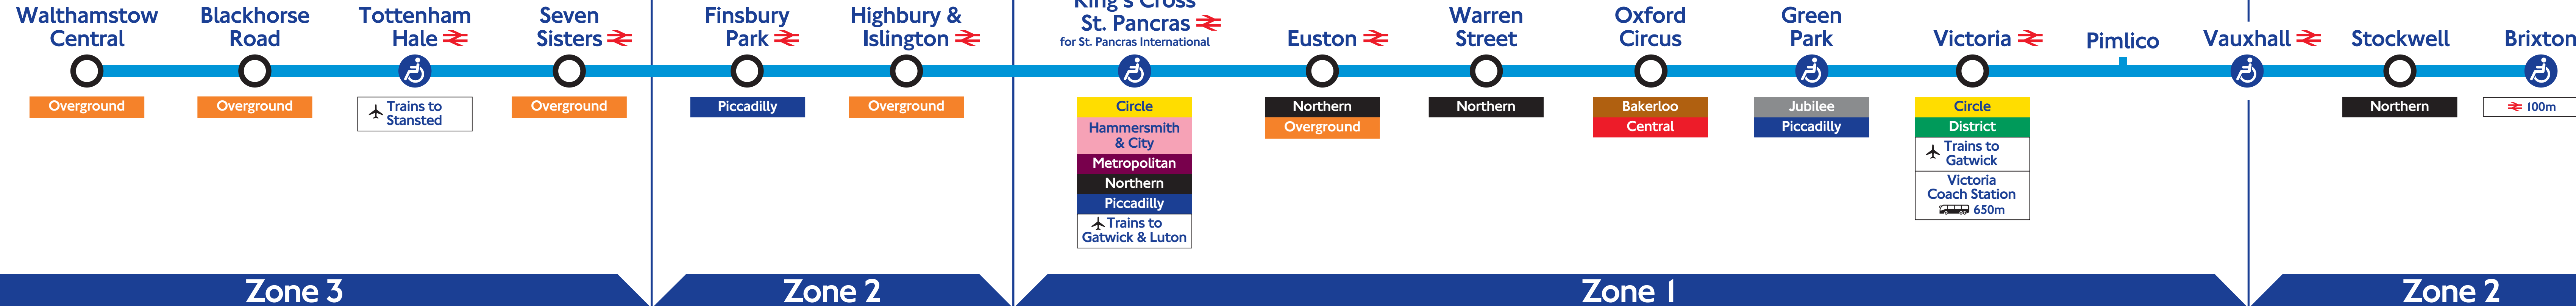

 Stations with step-free access from the Victoria line platforms to the street are shown with this symbol

 Trains to Stansted

Circle  
Hammersmith & City  
Metropolitan  
Northern  
Piccadilly  
 Trains to Gatwick & Luton

# Victoria line

Step-free from train to street

Step-free from platform to street

Zone 3

Zone 2

Zone 1

Zone 2

Trains to Stansted

# Victoria line

Step-free from train to street

Step-free from platform to street

Improvement work to tracks and stations may affect your journey. Look for publicity at stations or visit [tfl.gov.uk](http://tfl.gov.uk)

# Victoria line

Step-free from train to street

Step-free from platform to street

Improvement works to track and stations may affect your journey. Check publicity in stations, visit [tfl.gov.uk](http://tfl.gov.uk) or follow @TfLTravelAlerts