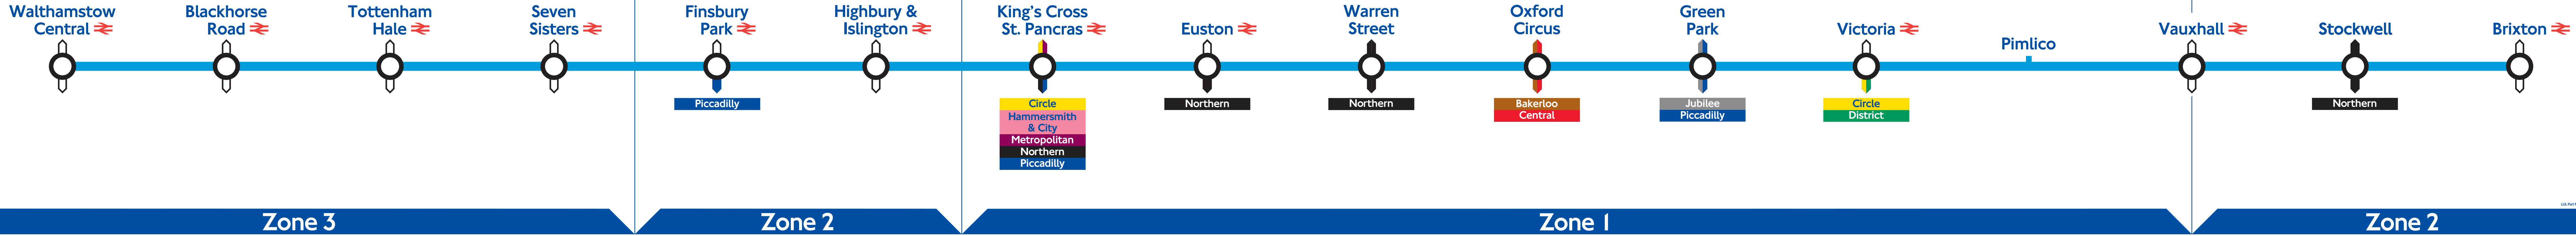

Victoria line

LUL Part Number: 28124/235