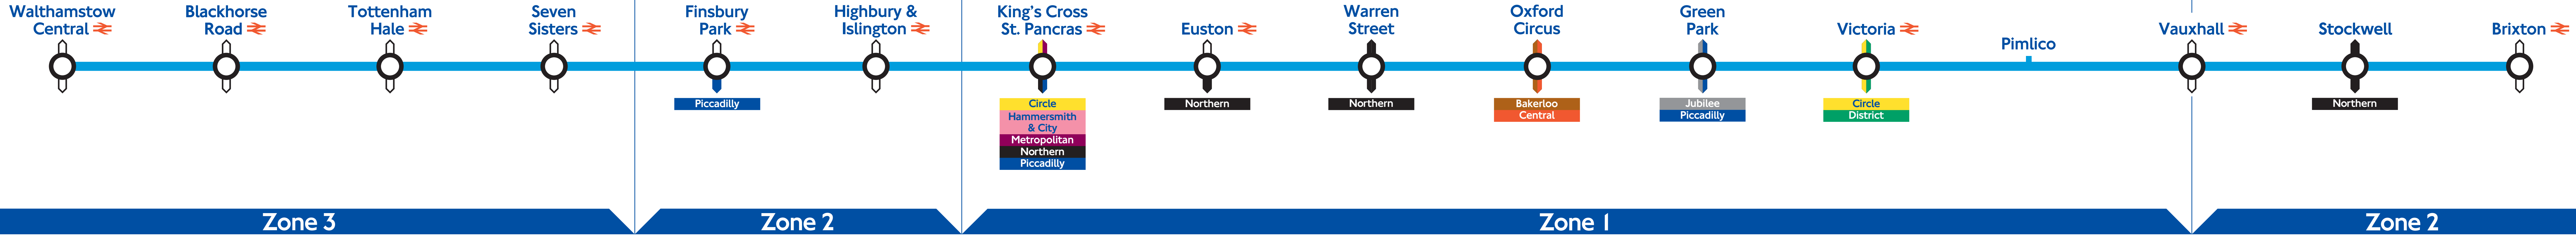

# Victoria Line

Post only on cars 4068 & 4168 centre bay. 6.95

# Victoria Line

# Victoria line

 Stations with step-free exit from the Victoria line platforms to the street are shown with this symbol

 Stations with step-free exit from the Victoria line platforms to the street are shown with this symbol