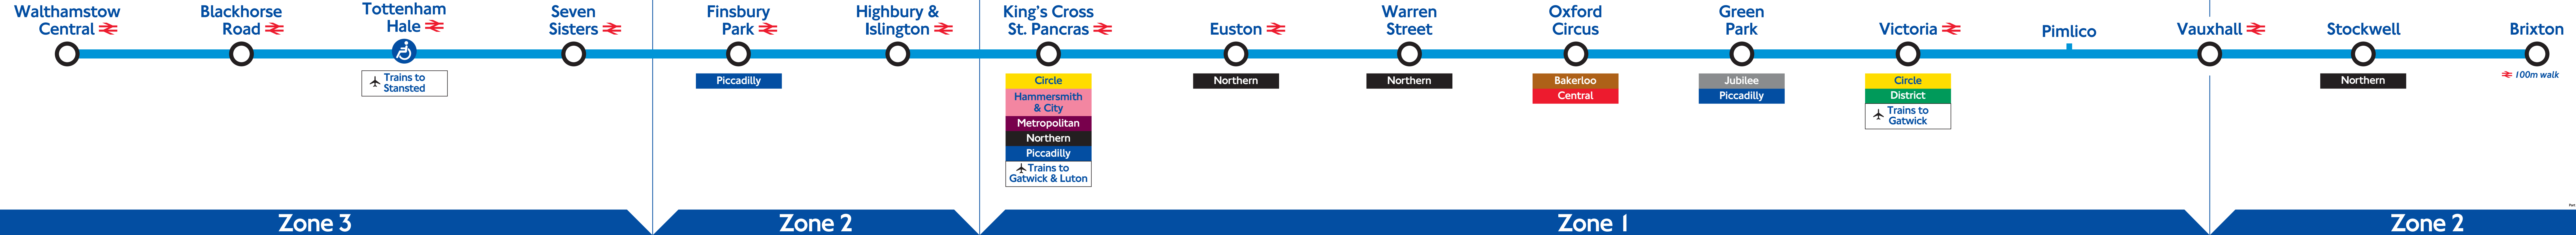

Victoria line

Stations with step-free exit from the Victoria line platforms to the street are shown with this symbol

Stations with step-free exit from the Victoria line platforms to the street are shown with this symbol

Improvement work to tracks and stations may affect your journey, particularly at weekends. For help planning your journey look for publicity at stations, visit tfl.gov.uk or call 020 7222 1234

Part No: 28124/228